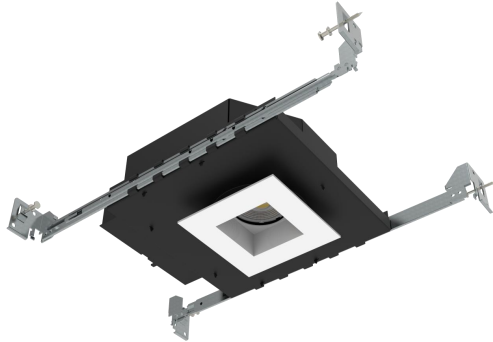

RAYO Industries

RRC3-M-S-2 | TRIMMED

RRC3-M-S-2-TL | TRIMLESS

SPECIFICATIONS	
MOUNTING	RECESSED
OPTICS	12°/24°/36°
CRI	80/90+
CCT	2700/3000/3500/4000 K
SUITABLE LOCATION	DAMP
WARRANTY	5 YEARS
DIMMABLE	NONE/TRIAC/0~10V
MAXIMUM WATTAGE	12/15/20W
VOLTAGES	120V/277V

Phone: 818-877-0344 | Email: sales@rayoindustries.com | www.rayoindustries.com

Project	
Project Name	
Fixture Location	
Date	

DESCRIPTION

- Shallow new construction LED downlight.

FEATURES

- Accommodates ceiling thickness 1/2".
- Meet the new thinnest LED housing in the world, measuring less than 3" tall from top too bottom.

DIMENSIONS