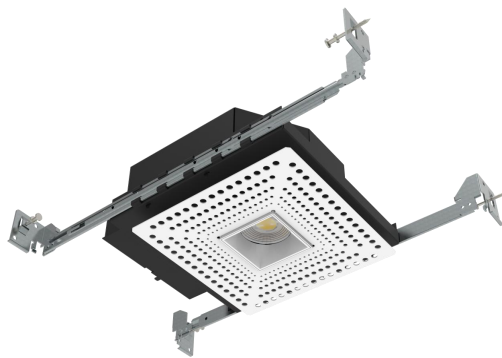

RAYO Industries

RRC3-M-S-2 | TRIMMED

RRC3-M-S-2-TL | TRIMLESS

SPECIFICATIONS	
MOUNTING	RECESSED
OPTICS	12°/24°/36°
CRI	80/90+
CCT	2700/3000/3500/4000 K
SUITABLE LOCATION	DAMP
WARRANTY	5 YEARS
DIMMABLE	NONE/TRIAC/0~10V
MAXIMUM WATTAGE	12/15/20W
VOLTAGES	120V/277V

Phone: 818-877-0344 | Email: sales@rayoindustries.com | www.rayoindustries.com

Project	
Project Name	
Fixture Location	
Date	

DESCRIPTION

- Shallow new construction LED downlight.

FEATURES

- Accommodates ceiling thickness 1/2".
- Meet the new thinnest LED housing in the world, measuring less than 3" tall from top too bottom.

DIMENSIONS