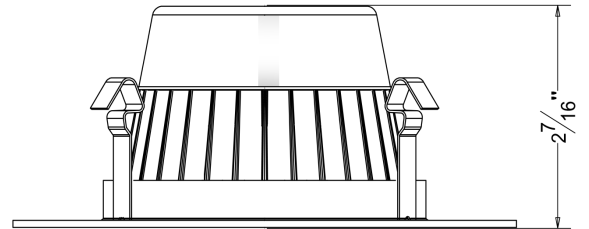

Project	
Project Name	
Fixture Location	
Date	

RRCAL4-001

DESCRIPTION

- 4" LED downlight module retrofit.

FEATURES

- All in one LED retrofit trim designed to use with 4 inch recessed residential downlights.
- Trim shipped with medium base socket adapter whip.
- Available with dedicated Emergency Battery Back-up.

DIMENSIONS

SPECIFICATIONS	
MOUNTING	RECESSED
FINISH	WHITE/BLACK/SATIN NICKEL
CRI	80+
CCT	2700-5000K
POWER FACTOR	>0.9
SUITABLE LOCATION	DAMP
WARRANTY	3 YEARS
DIMMABLE	YES
VOLTAGES	120V/277V
WATT	12W MAX.
LUMEN EFFICIENCT	100LM/W