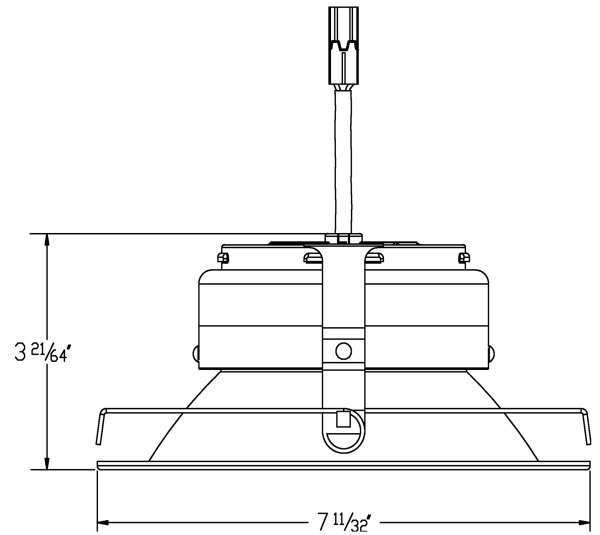

### DESCRIPTION

- 6" LED downlight module retrofit.

### DIMENSIONS

SPECIFICATIONS	
MOUNTING	RECESSED
FINISH	WHITE/BLACK/SATIN NICKEL
CRI	80+
CCT	2700-5000K
POWER FACTOR	>0.9
SUITABLE LOCATION	DAMP
WARRANTY	3 YEARS
DIMMABLE	YES
VOLTAGES	120V/277V
WATT	16W MAX.
LUMEN EFFICIENCT	100LM/W