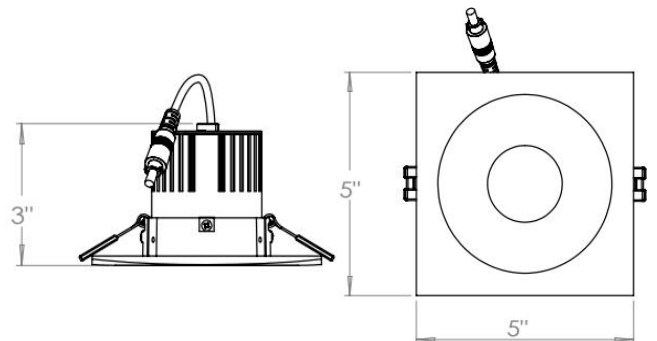

# RAYO Industries

RRCL4-S921 | Remodel

RRCL4-S921-NC | New Construction

SPECIFICATIONS	
FINISH	BLACK/WHITE/SATIN NICKEL
MOUNTING	RECESSED
CRI	80/90+
CCT	2700/3000/4000/5000 /6000K
BEAM ANGLE	24°/36°
SUITABLE LOCATION	DAMP
WARRANTY	3 YEARS
DIMMABLE	YES
MAXIMUM WATTAGE	12W
VOLTAGES	120V
DELIVERED LUMEN	1200lm

## DESCRIPTION

- 4" square recessed LED Retrofit trim.

## FEATURES

- Can be installed in 0.5" to 1.25" thickness ceilings.
- Use FT4 wire with high flame retardant grade independent drive junction box, easy to replace.

## DIMENSIONS

Remodel

New Construction