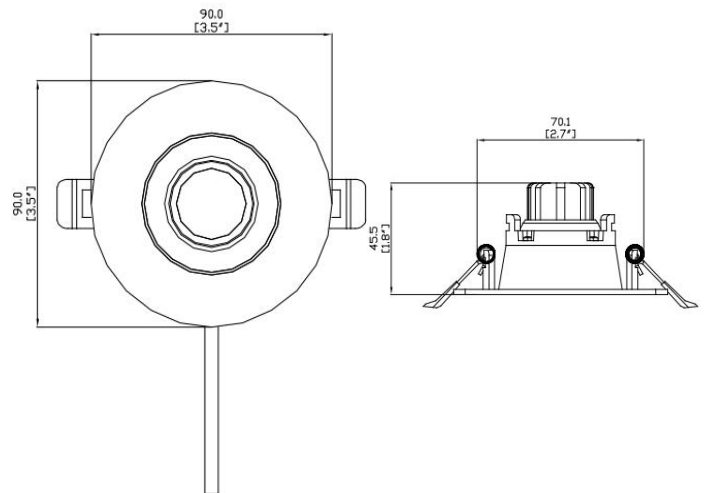

### SPECIFICATIONS

DESCRIPTION	LED DOWNLIGHT
FINISH	BLACK/WHITE
MOUNTING	RECESSED
CRI	80/90+
CCT	2700/3000/4000/5000 K
BEAM ANGLE	30°/60°
SUITABLE LOCATION	DAMP
WARRANTY	3 YEARS
DIMMABLE	YES
MAXIMUM WATTAGE	6W
VOLTAGES	120V
DELIVERED LUMEN	480lm

### DESCRIPTION

- 2" rotatable LED eyeball downlight.

### FEATURES

- Protected LED driver performs at 120V.
- Beam Angle: 30/60 Degree.

### DIMENSIONS

Remodel

New Construction