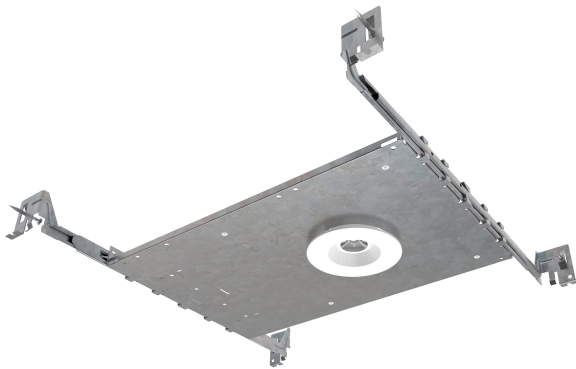

RRCEL2-A-01-NC | New Construction