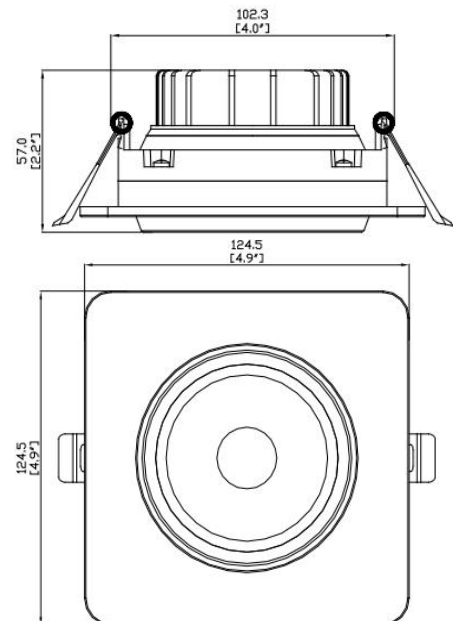

## DESCRIPTION

- 4" rotatable LED eyeball downlight.

## DIMENSIONS

Remodel

New Construction