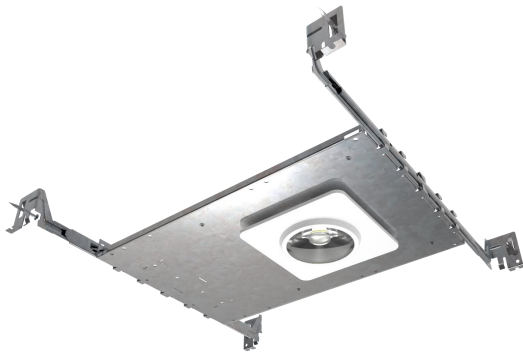

# RAYO Industries

RRCEL4-A-02 | Remodel

RRCEL4-A-S02-NC | New Construction

## SPECIFICATIONS

DESCRIPTION	LED DOWNLIGHT
FINISH	BLACK/WHITE
MOUNTING	RECESSED
CRI	80/90+
CCT	2700/3000/4000/5000 K
BEAM ANGLE	30°/60°
SUITABLE LOCATION	DAMP
WARRANTY	3 YEARS
DIMMABLE	YES
MAXIMUM WATTAGE	15W
VOLTAGES	120V
DELIVERED LUMEN	1200lm

## DESCRIPTION

- 4" rotatable LED eyeball downlight.

## FEATURES

- Protected LED driver performs at 120V. (120-277V is available.)
- Beam Angle: 30/60 Degree.