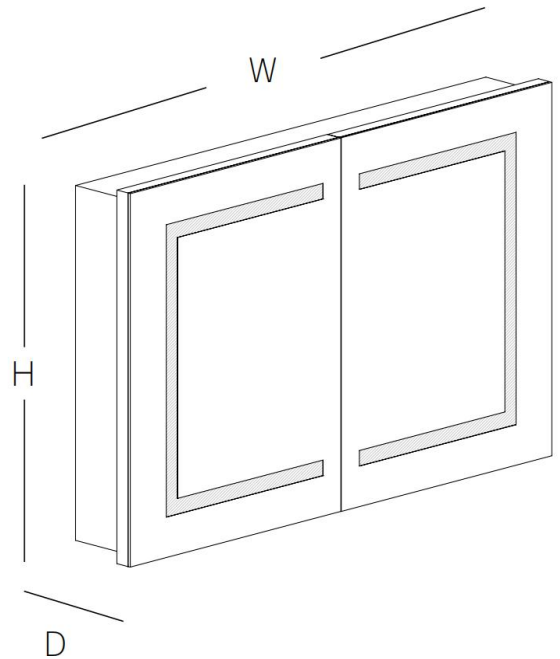

Project	
Project Name	
Fixture Location	
Date	

RMC001-E

DESCRIPTION

- Wall mounted illuminated mirror cabinet

FEATURES

- Wall mounted mirror
- Customized is available
- Silver backed mirror
- 50,000 hours estimated life
- Function can be customized

DIMENSIONS(W x H x D)

① 900 x 600 x 135mm

SPECIFICATIONS	
VOLTAGES	120V-277V AC
WATT	7W/300mm
LIGHT SOURCE	LED SMD CHIPS
MATERIAL	ALUMINUM
IP RATED	IP44