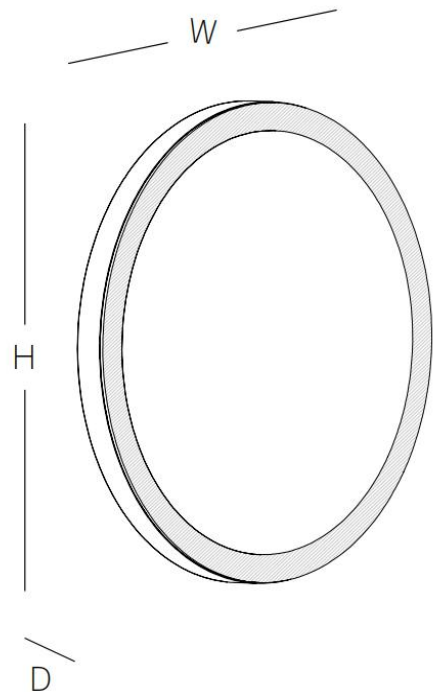

Project	
Project Name	
Fixture Location	
Date	

RMR-026

SPECIFICATIONS	
VOLTAGES	120V-277V AC
WATT	7W/300mm
LIGHT SOURCE	LED SMD CHIPS
MATERIAL	ALUMINUM
IP RATED	IP44

DESCRIPTION

- Aluminum frameless illuminated mirror

FEATURES

- Wall mounted mirror
- Customized is available
- Silver backed mirror
- 50,000 hours estimated life
- Function can be customized

DIMENSIONS(W x H x D)

- ① 600 x 600 x 40mm
- ② 700 x 700 x 40mm
- ③ 800 x 800 x 40mm
- ④ 900 x 900 x 40mm