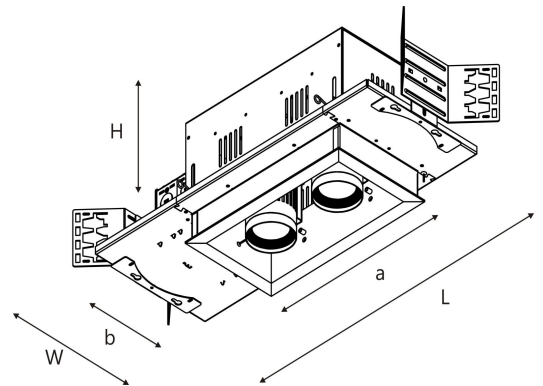

Project

Project Name	
Fixture Location	
Date	

DESCRIPTION

- Commercial retractable LED COB multiple downlight.

FEATURES

- offered in 4 configurations: 1/2/3/4 lights
- Luminaire can accommodate up to 1" ceiling thickness.
- Luminaire is supplied with butterfly brackets to allow up -to 3" vertical adjustment.
- Trim, housing and junction box are 20 gauge steel.

DIMENSIONS

1x1 SPOTS

L: 15 7/8" x W: 8 9/16" x H: 7 11/16"

Cut-Out(axb): 6 1/4" x 6 1/4"

1x2 SPOTS

L: 21 1/8" x W: 8 9/16" x H: 7 11/16"

Cut-Out(axb): 11 1/4" x 6 1/4"

1x3 SPOTS

L: 26 1/4" x W: 8 9/16" x H: 7 11/16"

Cut-Out(axb): 16 5/8" x 6 1/4"

1x4 SPOTS

L: 31 5/16" x W: 8 9/16" x H: 7 11/16"

Cut-Out(axb): 21 3/4" x 6 1/4"

2x2 SPOTS

L: 21" x W: 8 9/16" x H: 7 11/16"

Cut-Out(axb): 11 7/16" x 11 7/16"