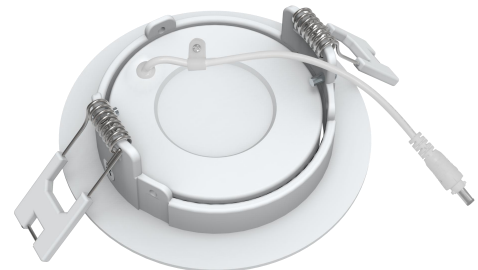

RAYO Industries

RPCL3-007 | Remodel

DIMENSIONS

SPECIFICATIONS	
FINISH	BLACK/WHITE/SATIN NICKEL
MOUNTING	RECESSED
CRI	80/90+
CCT	2700/3000/3500/4100 K
BEAM ANGLE	120°
SUITABLE LOCATION	DAMP
WARRANTY	3 YEARS
DIMMABLE	YES
MAXIMUM WATTAGE	6W
VOLTAGES	120V/277V
DELIVERED LUMEN	600lm

Phone: 818-877-0344 | Email: sales@rayoindustries.com | www.rayoindustries.com

Project	
Project Name	
Fixture Location	
Date	

DESCRIPTION

- 3" super-thin gimbal recessed panel light.

FEATURES

- New construction & IC airtight are optional.
- 120° beam angle.

MOUNTING CLIPS OPTIONS

Option 1.

Option 2.