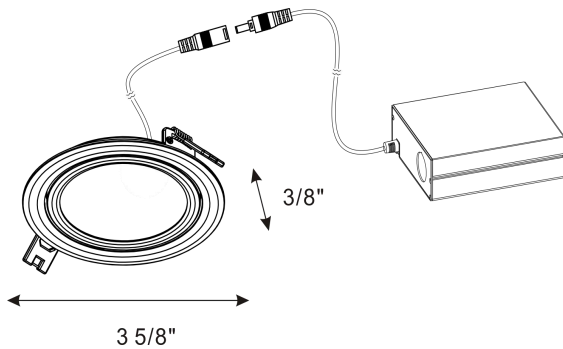

RAYO Industries

RPCL3-007 | Remodel

DIMENSIONS

SPECIFICATIONS	
FINISH	BLACK/WHITE/SATIN NICKEL
MOUNTING	RECESSED
CRI	80/90+
CCT	2700/3000/3500/4100 K
BEAM ANGLE	120°
SUITABLE LOCATION	DAMP
WARRANTY	3 YEARS
DIMMABLE	YES
MAXIMUM WATTAGE	6W
VOLTAGES	120V/277V
DELIVERED LUMEN	600lm

Phone: 818-877-0344 | Email: sales@rayoindustries.com | www.rayoindustries.com

Project	
Project Name	
Fixture Location	
Date	

DESCRIPTION

- 3" super-thin gimbal recessed panel light.

FEATURES

- New construction & IC airtight are optional.
- 120° beam angle.