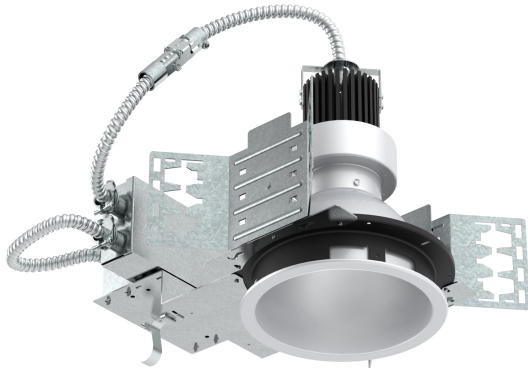

# RAYO Industries

RRCL6-VA

SPECIFICATIONS	
MOUNTING	RECESSED
CRI	80/90+
CCT	2700/3000/3500/4000 K
SUITABLE LOCATION	DAMP
WARRANTY	5 YEARS
DIMMABLE	YES
MAXIMUM WATTAGE	20/25/30W
VOLTAGES	120V/277V
LUMEN	1600/2000/2400 lm

## DESCRIPTION

- 6" architectural LED downlight.

## FEATURES

- Available with dedicated Emergency Battery Back-up
- Provide with 4 1/2" knockouts, 1 3/4" knockouts and four romex knockouts with true pryout slots and strain clamps.
- The reflector assembly is held in with 4 "butter-fly" spring clips.
- Compatible with C-channel, flat bar wood joist bar hanger and EMT.
- The LED driver is mounted to the J-box cover and is accessible from below the ceiling.