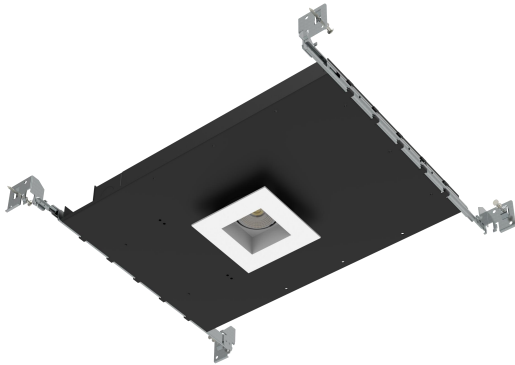

# RAYO Industries

RRC3-M-S-3 | TRIMMED

RRC3-M-S-3-TL | TRIMLESS

## SPECIFICATIONS

MOUNTING	RECESSED
OPTICS	12°/24°/36°
CRI	80/90+
CCT	2700/3000/3500/4000 K
SUITABLE LOCATION	DAMP
WARRANTY	5 YEARS
DIMMABLE	NONE/TRIAC/0~10V
MAXIMUM WATTAGE	12/15/20W
VOLTAGES	120V/277V

## DESCRIPTION

- Shallow new construction LED downlight.

## FEATURES

- Accommodates ceiling thickness 1/2".
- Meet the new thinnest LED housing in the world, measuring less than 3" tall from top too bottom.