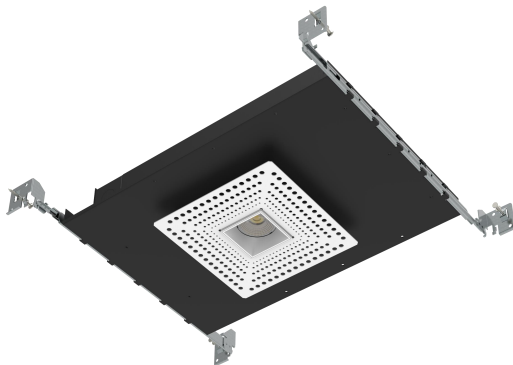

# RAYO Industries

RRC3-M-S-3 | TRIMMED

RRC3-M-S-3-TL | TRIMLESS

## SPECIFICATIONS

MOUNTING	RECESSED
OPTICS	12°/24°/36°
CRI	80/90+
CCT	2700/3000/3500/4000 K
SUITABLE LOCATION	DAMP
WARRANTY	5 YEARS
DIMMABLE	NONE/TRIAC/0~10V
MAXIMUM WATTAGE	12/15/20W
VOLTAGES	120V/277V

## DESCRIPTION

- Shallow new construction LED downlight.

## FEATURES

- Accommodates ceiling thickness 1/2".
- Meet the new thinnest LED housing in the world, measuring less than 3" tall from top too bottom.