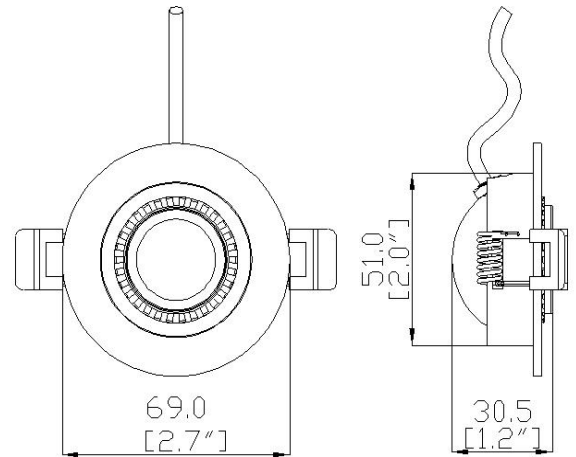

## SPECIFICATIONS

DESCRIPTION	LED DOWNLIGHT
FINISH	BLACK/WHITE
MOUNTING	RECESSED
CRI	80/90+
CCT	2700/3000/4000/5000 K
BEAM ANGLE	30°/60°
SUITABLE LOCATION	DAMP
WARRANTY	3 YEARS
DIMMABLE	YES
MAXIMUM WATTAGE	6W
VOLTAGES	120V
DELIVERED LUMEN	480lm

## DESCRIPTION

- 2" rotatable LED eyeball downlight.

## FEATURES

- Protected LED driver performs at 120V.
- Eyeball can be adjusted to 90 degrees.
- Beam Angle: 30/60 Degree.

## DIMENSIONS

Remodel

New Construction