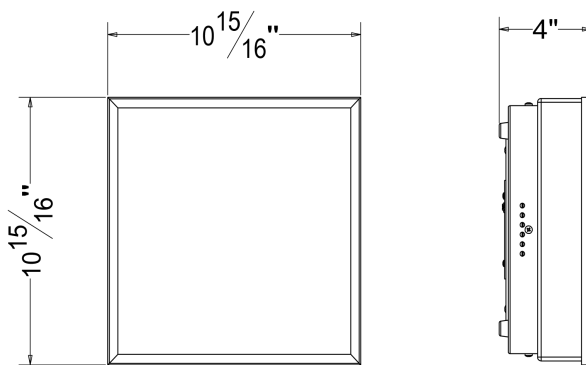

Project	
Project Name	
Fixture Location	
Date	

RF-1240 | 12" LED CEILING FIXTURES

FEATURES

- CRI 80/90
- ETL approved
- Available in 110-220V
- Available in Satin Nickel, Chrome, Oil Rubbed Brown finish.
- 3 year warranty, 50,000 hours light expectancy

DIMENSION

INFORMATION		
Model No.	Lamp & Wattage	Size
RF-1240	2 Lights G9 base 2x4W LED	12"
	2 Lights E26 base 2x10W LED	
	SMD 2835 18W	