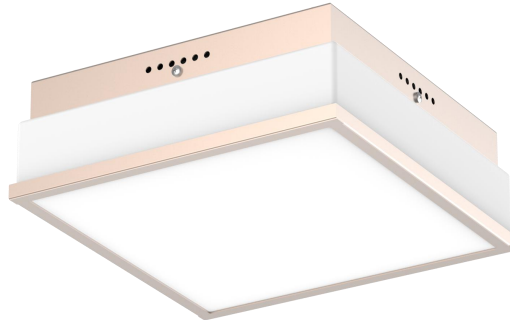

Project	
Project Name	
Fixture Location	
Date	

RF-1240 | 12" LED CEILING FIXTURES

FEATURES

- CRI 80/90
- ETL approved
- Available in 110-220V
- Available in Satin Nickel, Chrome, Oil Rubbed Brown finish.
- 3 year warranty, 50,000 hours light expectancy

DIMENSION

INFORMATION		
Model No.	Lamp & Wattage	Size
RF-1240	2 Lights G9 base 2x4W LED	12"
	2 Lights E26 base 2x10W LED	
	SMD 2835 18W	