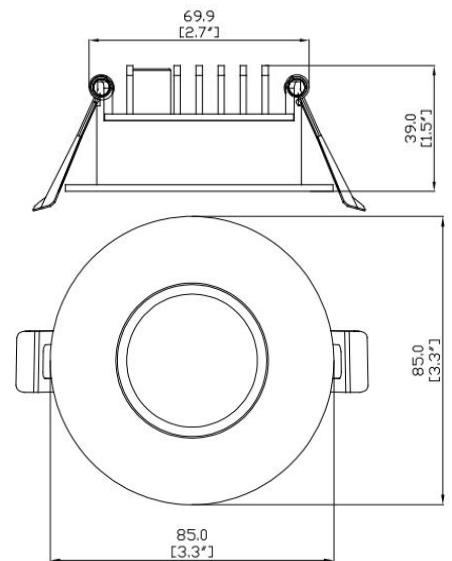

RAYO Industries

RRCL3-A-01 | Remodel

RRCL3-A-01-NC | New Construction

SPECIFICATIONS

DESCRIPTION	LED DOWNLIGHT
FINISH	BLACK/WHITE
MOUNTING	RECESSED
CRI	80/90+
CCT	2700/3000/4000/5000 K
BEAM ANGLE	90°
SUITABLE LOCATION	DAMP
WARRANTY	3 YEARS
DIMMABLE	YES
MAXIMUM WATTAGE	10W
VOLTAGES	120V
DELIVERED LUMEN	800lm

Project

Project Name	
Fixture Location	
Date	

DESCRIPTION

- 3" high efficiency SMD LED downlight.

FEATURES

- Protected LED driver performs at 120V.
- Beam Angle: 90 Degree.

DIMENSIONS

Remodel