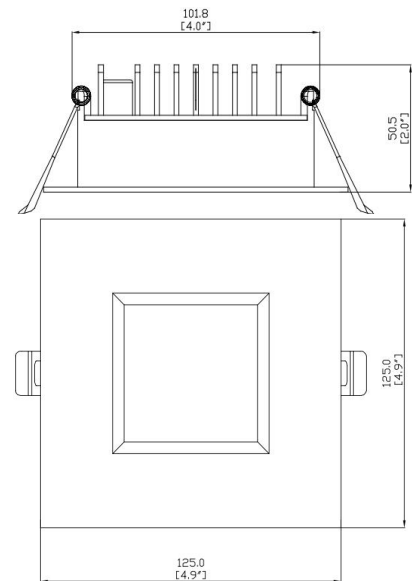

RAYO Industries

RRCL4-A-S01 | Remodel

RRCL4-S-S01-NC | New Construction

SPECIFICATIONS

DESCRIPTION	LED DOWNLIGHT
FINISH	BLACK/WHITE
MOUNTING	RECESSED
CRI	80/90+
CCT	2700/3000/4000/5000 K
BEAM ANGLE	90°
SUITABLE LOCATION	DAMP
WARRANTY	3 YEARS
DIMMABLE	YES
MAXIMUM WATTAGE	15W
VOLTAGES	120V
DELIVERED LUMEN	1200lm

Project

Project Name	
Fixture Location	
Date	

DESCRIPTION

- 4" high efficiency SMD LED downlight.

FEATURES

- Protected LED driver performs at 120V.
- Beam Angle: 90 Degree.

DIMENSIONS

Remodel