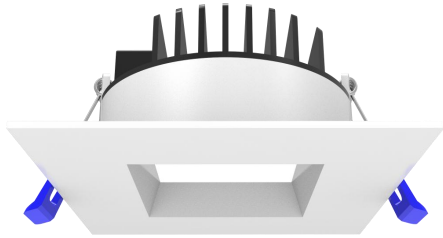

RAYO Industries

RRCL4-A-S01 | Remodel

RRCL4-S-S01-NC | New Construction

SPECIFICATIONS

DESCRIPTION	LED DOWNLIGHT
FINISH	BLACK/WHITE
MOUNTING	RECESSED
CRI	80/90+
CCT	2700/3000/4000/5000 K
BEAM ANGLE	90°
SUITABLE LOCATION	DAMP
WARRANTY	3 YEARS
DIMMABLE	YES
MAXIMUM WATTAGE	15W
VOLTAGES	120V
DELIVERED LUMEN	1200lm

Project

Project Name	
Fixture Location	
Date	

DESCRIPTION

- 4" high efficiency SMD LED downlight.

FEATURES

- Protected LED driver performs at 120V.
- Beam Angle: 90 Degree.

DIMENSIONS

Remodel