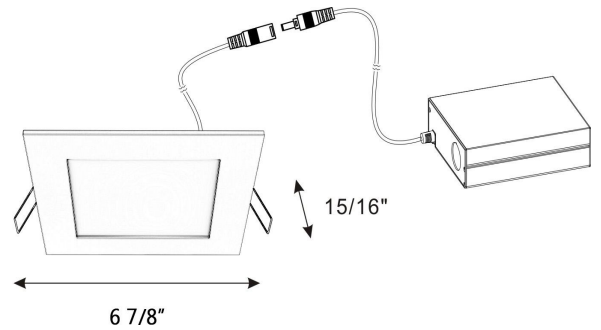

RAYO Industries

RPCL6-S301 | Remodel

RPCL6-S301-NC | New Construction

SPECIFICATIONS	
FINISH	BLACK/WHITE/SATIN NICKEL
MOUNTING	RECESSED
CRI	80/90+
CCT	2700/3000/4000/5000 /6000K
BEAM ANGLE	120°
SUITABLE LOCATION	DAMP
WARRANTY	3 YEARS
DIMMABLE	YES
MAXIMUM WATTAGE	12W
VOLTAGES	120V/277V
DELIVERED LUMEN	1200lm

Phone: 818-877-0344 | Email: sales@rayoindustries.com | www.rayoindustries.com

Project	
Project Name	
Fixture Location	
Date	

DESCRIPTION

- 6" ultra thin recessed LED panel light.

FEATURES

- Available in all 6" round openings.
- Retrofit or new construction Install directly under joists, maximum layout flexibility.

DIMENSIONS

Remodel

New Construction