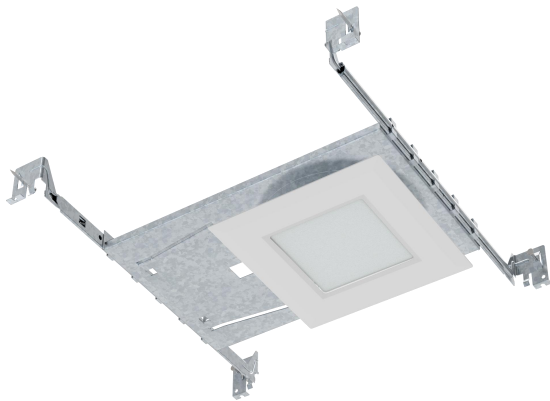

RAYO Industries

RPCL6-S301 | Remodel

RPCL6-S301-NC | New Construction

SPECIFICATIONS	
FINISH	BLACK/WHITE/SATIN NICKEL
MOUNTING	RECESSED
CRI	80/90+
CCT	2700/3000/4000/5000 /6000K
BEAM ANGLE	120°
SUITABLE LOCATION	DAMP
WARRANTY	3 YEARS
DIMMABLE	YES
MAXIMUM WATTAGE	12W
VOLTAGES	120V/277V
DELIVERED LUMEN	1200lm

Phone: 818-877-0344 | Email: sales@rayoindustries.com | www.rayoindustries.com

Project	
Project Name	
Fixture Location	
Date	

DESCRIPTION

- 6" ultra thin recessed LED panel light.

FEATURES

- Available in all 6" round openings.
- Retrofit or new construction Install directly under joists, maximum layout flexibility.

DIMENSIONS

Remodel

New Construction