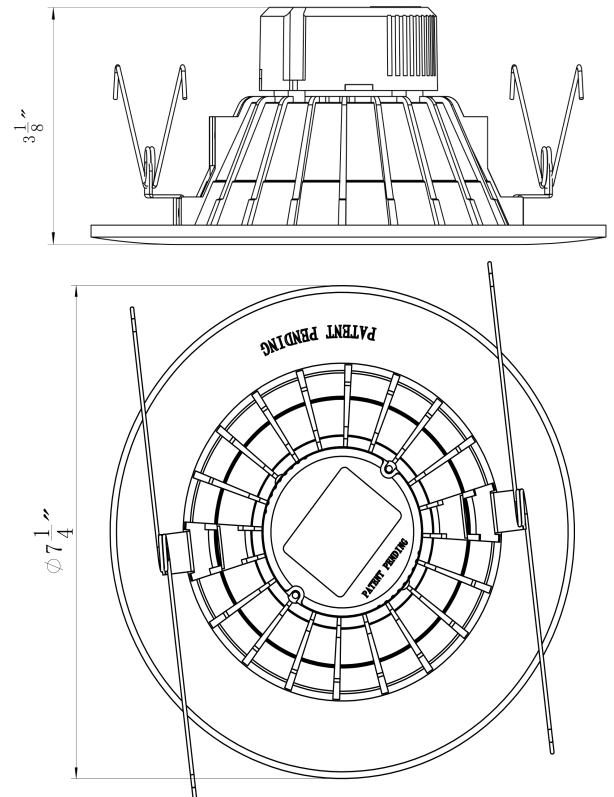

| Project | |
|------------------|--|
| Project Name | |
| Fixture Location | |
| Date | |

RRCL6-001

DESCRIPTION

- 6" baffle LED retrofit.

FEATURES

- All in one LED retrofit trim designed to use with 6 inch recessed residential downlights.
- Trim shipped with medium base socket adapter whip.

DIMENSIONS

| SPECIFICATIONS | |
|-------------------|--------------------------|
| MOUNTING | RECESSED |
| FINISH | WHITE/BLACK/SATIN NICKEL |
| CRI | 80+ |
| CCT | 2700-5000K |
| POWER FACTOR | >0.9 |
| SUITABLE LOCATION | DAMP |
| WARRANTY | 3 YEARS |
| DIMMABLE | YES |
| VOLTAGES | 120V/277V |
| WATT | 16W MAX. |
| LUMEN EFFICIENCY | 100LM/W |