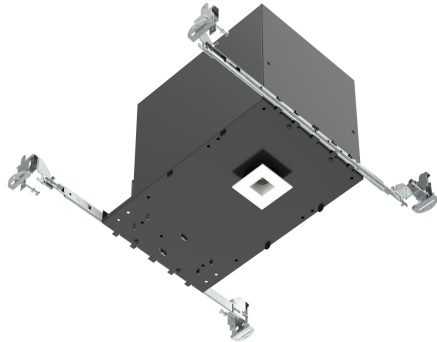

# RAYO Industries

RRC02-S001-IA | New Construction

## TRIM OPTION

Option 1: Smooth Trim

Option 2: Baffle Trim

## DESCRIPTION

- Square IC airtight miniature LED recessed downlight.

## FEATURES

- 2 inch light-emitting surface.
- Housing adjusts in frame to accommodate up to 1/2" ceiling thickness.
- IC rated for uses with direct contact to insulation.