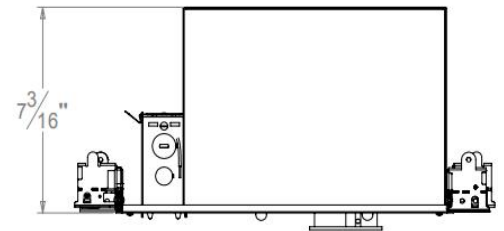

## Project

Project Name	
Fixture Location	
Date	

## DIMENSIONS

Cut-out Size:  $\phi 2.5"$