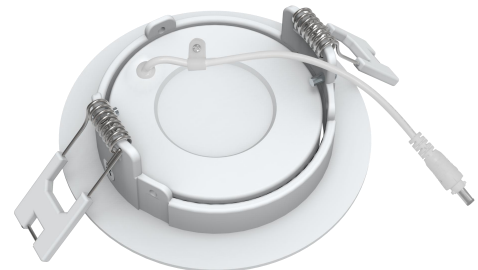

MOUNTING CLIPS OPTIONS

Option 1.