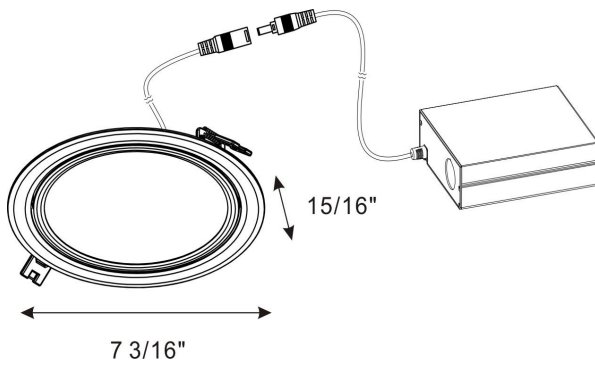

## DIMENSIONS

SPECIFICATIONS	
FINISH	BLACK/WHITE/SATIN NICKEL
MOUNTING	RECESSED
CRI	80/90+
CCT	2700/3000/3500/4100 K
BEAM ANGLE	120°
SUITABLE LOCATION	DAMP
WARRANTY	3 YEARS
DIMMABLE	YES
MAXIMUM WATTAGE	12W
VOLTAGES	120V/277V
DELIVERED LUMEN	1200lm

## DESCRIPTION

- 6" super-thin gimbal recessed panel light.