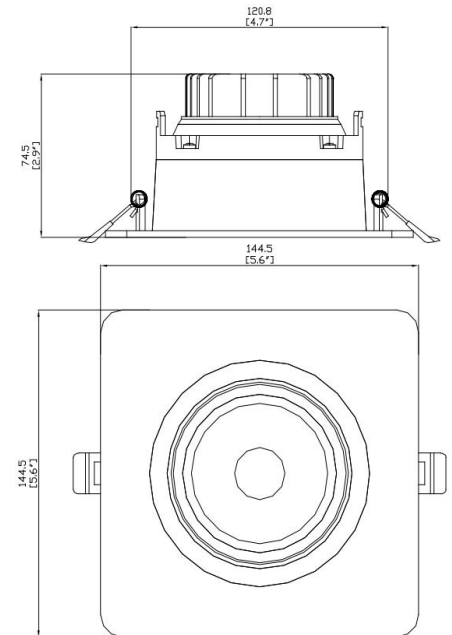

DIMENSIONS

Remodel