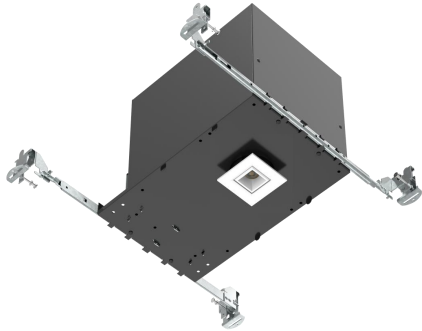

# RAYO Industries

RRC01-S001-IA | New Construction

## TRIM OPTION

Option 1: Smooth Trim

Option 2: Baffle Trim

## DESCRIPTION

- Square IC airtight miniature LED recessed downlight.

## FEATURES

- 1 inch light-emitting surface.
- Housing adjusts in frame to accommodate up to 1/2" ceiling thickness.
- IC rated for uses with direct contact to insulation.