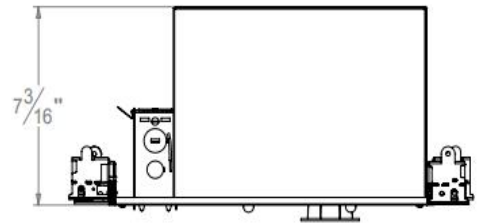

## Project

Project Name	
Fixture Location	
Date	

## DESCRIPTION

- Square IC airtight miniature LED recessed downlight.

## DIMENSIONS

Cut-out Size:  $\phi 2"$