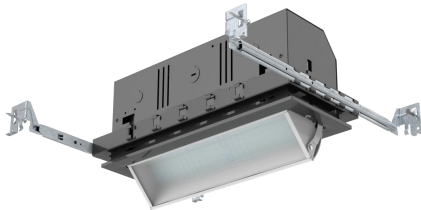

RAYO Industries

RRC4012-E-W

RRC4013-E-W

RRC4014-E-W

SPECIFICATIONS	
FINISH	BLACK/WHITE
MOUNTING	RECESSED
CRI	80/90+
CCT	2700/3000/4000/5000 K
SUITABLE LOCATION	DAMP
WARRANTY	5 YEARS
DIMMABLE	YES
VOLTAGES	120V/277V
LUMEN EFFICIENCY	100LM/W

Project	
Project Name	
Fixture Location	
Date	

DESCRIPTION

- Wall wash LED multiple downlight.

FEATURES

- 4-way hanger bar for easy installation.
- Accommodate to 1/2" to 1 1/4" ceiling thickness.
- Break the proportions and limits of spaces.
- No unpleasant dark areas near the ceiling.

Size: G4014-E-W

L: 18 7/8" x W: 6 1/4" x H: 5 1/16"

Cut-Out(axb): 17 7/16" x 4 3/8"