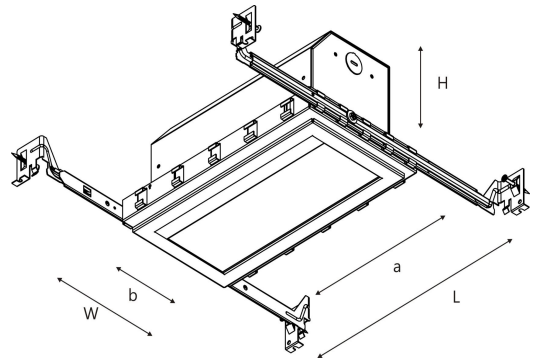

Project	
Project Name	
Fixture Location	
Date	

DESCRIPTION

- Wall wash LED multiple downlight.

FEATURES

- 4-way hanger bar for easy installation.
- Accommodate to 1/2" to 1 1/4" ceiling thickness.
- Break the proportions and limits of spaces.
- No unpleasant dark areas near the ceiling.

TRIM OPTION

DIMENSIONS

Size: G4012-E-W

L: 10 9/16" x W: 6 1/4" x H: 5 1/16"

Cut-Out(axb): 8 3/4" x 4 3/8"

Size: G4013-E-W

L: 14 1/2" x W: 6 1/4" x H: 5 1/16"

Cut-Out(axb): 13 1/4" x 4 3/8"

Size: G4014-E-W

L: 18 7/8" x W: 6 1/4" x H: 5 1/16"

Cut-Out(axb): 17 7/16" x 4 3/8"