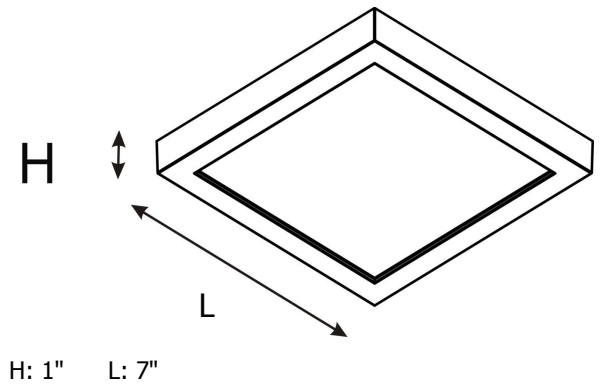

RD-206116

SPECIFICATIONS	
FINISH	BLACK/WHITE/SATIN NICKEL
MOUNTING	SURFACE
CRI	80/90+
CCT	2700-6000K
OPTICS	108°
SUITABLE LOCATION	DAMP
WARRANTY	3 YEARS
DIMMABLE	YES
VOLTAGES	120V
WATT	13.5W

Project	
Project Name	
Fixture Location	
Date	

### DESCRIPTION

- 7 inch square flush mounted LED ceiling light

### DIMENSIONS

### Light Distribution 108°