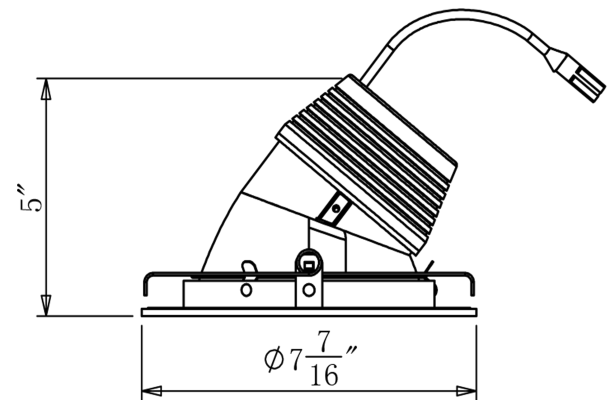

Project	
Project Name	
Fixture Location	
Date	

RRCL6-006

DESCRIPTION

- 6" LED downlight module retrofit.

FEATURES

- All in one LED retrofit trim designed to use with 6 inch recessed residential downlights.
- Trim shipped with medium base socket adapter whip.

DIMENSIONS

SPECIFICATIONS	
MOUNTING	RECESSED
FINISH	WHITE/BLACK/SATIN NICKEL
CRI	80+
CCT	2700-5000K
POWER FACTOR	>0.9
SUITABLE LOCATION	DAMP
WARRANTY	3 YEARS
DIMMABLE	YES
VOLTAGES	120V/277V
WATT	16W MAX.
LUMEN EFFICIENCT	100LM/W