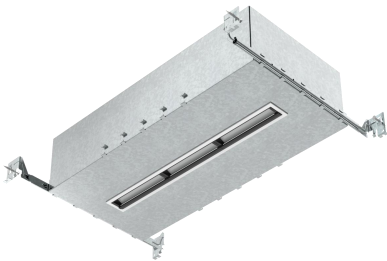

RAYO Industries

RRC4011A-05-W-IA | 650LM

RRC4011A-10-W-IA | 1300LM

RRC4013A-15-W-IA | 1950LM

SPECIFICATIONS	
FINISH	BLACK/WHITE
MOUNTING	RECESSED
CRI	80/90+
CCT	3000/4000/5000K
OPTICS	30°
SUITABLE LOCATION	DAMP
WARRANTY	5 YEARS
DIMMABLE	NONE/TRIACA/0~10V
VOLTAGES	120V/277V
WATT	2W/LAMP

Project	
Project Name	
Fixture Location	
Date	

DESCRIPTION

- New construction IC airtight wall wash LED mini multiple downlight.

FEATURES

- Offered in 3 configurations: 5/10/15 lights.
- Revolutionary narrow recessed downlight available in slim trim or trimless.
- The simplified retrofit installation can be used in both new and existing spaces.
- Dimmable with a variety of commonly used drivers.

DIMENSIONS

1x5 LAMP
L: 9 13/16"xW: 9 13/16"xH: 4 7/16"
Cut-Out: 2 1/4" x 6 1/16"

1x10 LAMP
L: 15 5/8"xW: 9 13/16"xH: 4 7/16"
Cut-Out: 2 1/4" x 11 5/16"

1x15 LAMP
L: 20 5/8"xW: 9 13/16"xH: 4 7/16"
Cut-Out: 2 1/4" x 16 1/2"