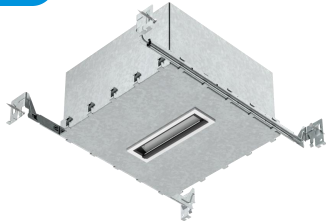

RAYO Industries

RRC4011A-05-W-IA | 650LM

RRC4011A-10-W-IA | 1300LM

RRC4013A-15-W-IA | 1950LM

SPECIFICATIONS	
FINISH	BLACK/WHITE
MOUNTING	RECESSED
CRI	80/90+
CCT	3000/4000/5000K
OPTICS	30°
SUITABLE LOCATION	DAMP
WARRANTY	5 YEARS
DIMMABLE	NONE/TRIACA/0~10V
VOLTAGES	120V/277V
WATT	2W/LAMP

Project	
Project Name	
Fixture Location	
Date	

DESCRIPTION

- New construction IC airtight wall wash LED mini multiple downlight.

FEATURES

- Offered in 3 configurations: 5/10/15 lights.
- Revolutionary narrow recessed downlight available in slim trim or trimless.
- The simplified retrofit installation can be used in both new and existing spaces.
- Dimmable with a variety of commonly used drivers.

DIMENSIONS

1x5 LAMP
L: 9 13/16"xW: 9 13/16"xH: 4 7/16"
Cut-Out: 2 1/4" x 6 1/16"

1x10 LAMP
L: 15 5/8"xW: 9 13/16"xH: 4 7/16"
Cut-Out: 2 1/4" x 11 5/16"

1x15 LAMP
L: 20 5/8"xW: 9 13/16"xH: 4 7/16"
Cut-Out: 2 1/4" x 16 1/2"