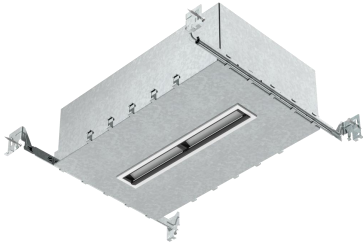

RAYO Industries

RRC4011A-05-W-IA | 650LM

RRC4011A-10-W-IA | 1300LM

RRC4013A-15-W-IA | 1950LM

SPECIFICATIONS	
FINISH	BLACK/WHITE
MOUNTING	RECESSED
CRI	80/90+
CCT	3000/4000/5000K
OPTICS	30°
SUITABLE LOCATION	DAMP
WARRANTY	5 YEARS
DIMMABLE	NONE/TRIACA/0~10V
VOLTAGES	120V/277V
WATT	2W/LAMP

Project	
Project Name	
Fixture Location	
Date	

DESCRIPTION

- New construction IC airtight wall wash LED mini multiple downlight.

FEATURES

- Offered in 3 configurations: 5/10/15 lights.
- Revolutionary narrow recessed downlight available in slim trim or trimless.
- The simplified retrofit installation can be used in both new and existing spaces.
- Dimmable with a variety of commonly used drivers.

DIMENSIONS

1x5 LAMP
L: 9 13/16"xW: 9 13/16"xH: 4 7/16"
Cut-Out: 2 1/4" x 6 1/16"

1x10 LAMP
L: 15 5/8"xW: 9 13/16"xH: 4 7/16"
Cut-Out: 2 1/4" x 11 5/16"

1x15 LAMP
L: 20 5/8"xW: 9 13/16"xH: 4 7/16"
Cut-Out: 2 1/4" x 16 1/2"