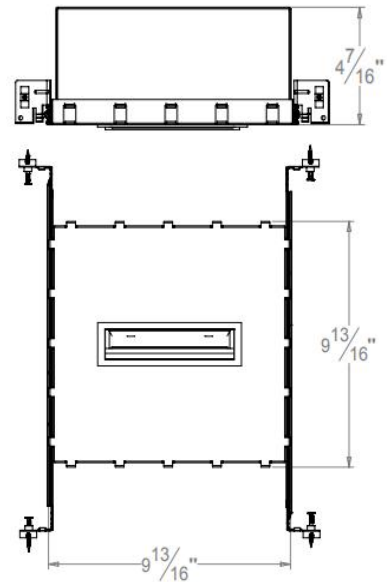

Project	
Project Name	
Fixture Location	
Date	

DESCRIPTION

- New construction IC airtight wall wash LED mini multiple downlight.

FEATURES

- Offered in 3 configurations: 5/10/15 lights.
- Revolutionary narrow recessed downlight available in slim trim or trimless.
- The simplified retrofit installation can be used in both new and existing spaces.
- Dimmable with a variety of commonly used drivers.

DIMENSIONS

1x5 LAMP
L: 9 13/16"xW: 9 13/16"xH: 4 7/16"
Cut-Out: 2 1/4" x 6 1/16"

1x10 LAMP
L: 15 5/8"xW: 9 13/16"xH: 4 7/16"
Cut-Out: 2 1/4" x 11 5/16"

1x15 LAMP
L: 20 5/8"xW: 9 13/16"xH: 4 7/16"
Cut-Out: 2 1/4" x 16 1/2"