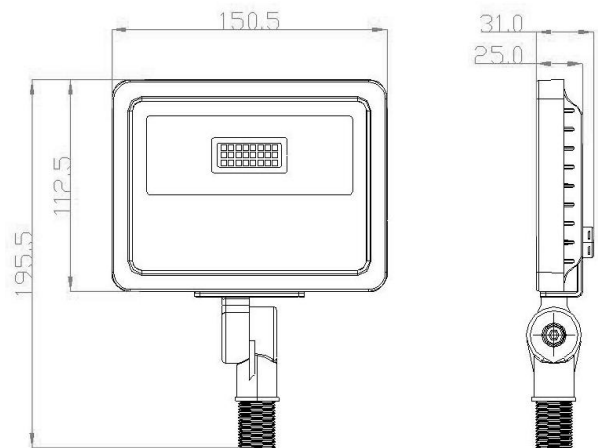

Removable
Can be replaced with
different mounting parts
of multiple installation

RU LED 20FLO

In-ground
Mounting

Suspension
Mounting

Tree Hanging
Mounting

SPECIFICATIONS	
CRI	80/90+
CCT	3000/4500/6000K
SUITABLE LOCATION	DAMP
WARRANTY	5 YEARS
LED QTY	48 PCS
MAXIMUM WATTAGE	20W
VOLTAGES	AC 120V
IP RATING	IP65

Project	
Project Name	
Fixture Location	
Date	

DESCRIPTION

- Ultra-thin 3CCT LED flood light.

FEATURES

- Ultra-thin streamlined external light design.
- 4mm tempered clear glass, light transmittance up to 95%.
- High density die casting aluminum lamp body.
- Unique touch switch dimming function: 3CCT (3000K/4500K/6000K).
- Unique outdoor wall switch color temperature control function: 3CCT (3000K/4500K/6000K).

MOUNTING

- In-ground Mounting
- Suspension Mounting
- Tree Hanging Mounting

DIMENSIONS

L=112.5mm W=150mm H=31mm