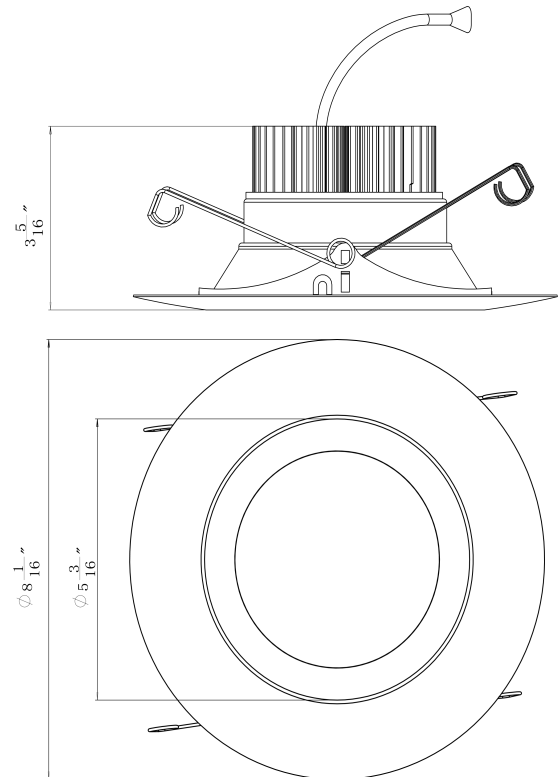

Project	
Project Name	
Fixture Location	
Date	

RRCL6-001-1

### DESCRIPTION

- 6" LED downlight module.

### FEATURES

- All in one LED retrofit trim designed to use with 6 inch recessed residential downlights.
- Trim shipped with medium base socket adapter whip.

### DIMENSIONS

SPECIFICATIONS	
MOUNTING	RECESSED
FINISH	WHITE/BLACK/SATIN NICKEL
CRI	80/90+
CCT	2700-6500K
POWER FACTOR	>0.98
SIZE	6 INCH
SUITABLE LOCATION	DAMP
WARRANTY	3 YEARS
DIMMABLE	YES
VOLTAGES	120V/277V
LUMEN	1250/1100lm