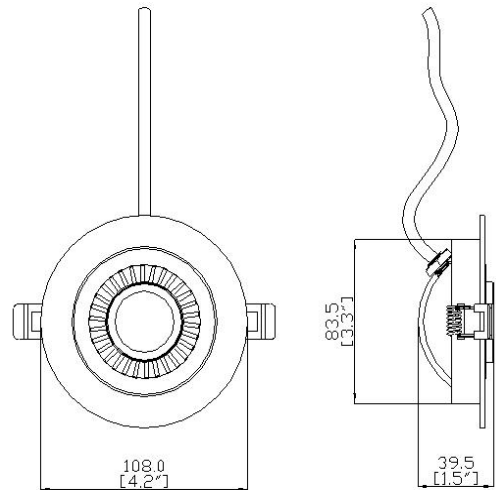

RRCEL3-B | Remodel

RRCEL3-B-NC | New Construction

SPECIFICATIONS

DESCRIPTION	LED DOWNLIGHT
FINISH	BLACK/WHITE
MOUNTING	RECESSED
CRI	80/90+
CCT	2700/3000/4000/5000 K
BEAM ANGLE	30°/60°
SUITABLE LOCATION	DAMP
WARRANTY	3 YEARS
DIMMABLE	YES
MAXIMUM WATTAGE	10W
VOLTAGES	120V
DELIVERED LUMEN	800lm

Project	
Project Name	
Fixture Location	
Date	

DESCRIPTION

- 3" rotatable LED eyeball downlight.

FEATURES

- Protected LED driver performs at 120V.
- Eyeball can be adjusted to 90 degrees.
- Beam Angle: 30/60 Degree.

DIMENSIONS

Remodel

New Construction