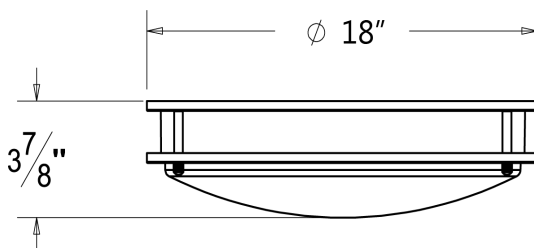

Project	
Project Name	
Fixture Location	
Date	

RF-0018 | 18" LED CEILING FIXTURES

### FEATURES

- Can be mounted on ceiling or wall
- Aluminum construction with a translucent white acrylic polymer cover
- CRI 80/90
- ETL approved
- Available in 120V
- Satin Nickel finish
- 3 year warranty, 50,000 hours light expectancy

### DIMENSION

INFORMATION		
Model No.	Lamp & Wattage	Material
RF-0018	SMD 2835 30W	Acrylic