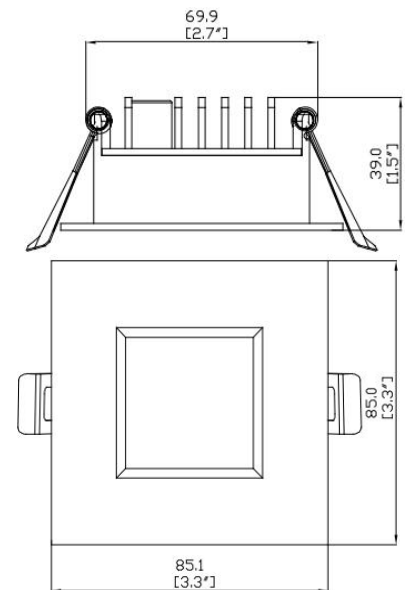

RAYO Industries

RRCL3-A-S01 | Remodel

RRCL3-A-S01-NC | New Construction

SPECIFICATIONS

DESCRIPTION	LED DOWNLIGHT
FINISH	BLACK/WHITE
MOUNTING	RECESSED
CRI	80/90+
CCT	2700/3000/4000/5000 K
BEAM ANGLE	90°
SUITABLE LOCATION	DAMP
WARRANTY	3 YEARS
DIMMABLE	YES
MAXIMUM WATTAGE	10W
VOLTAGES	120V
DELIVERED LUMEN	800lm

Project

Project Name	
Fixture Location	
Date	

DESCRIPTION

- 3" high efficiency SMD LED downlight.

FEATURES

- Protected LED driver performs at 120V.
- Beam Angle: 90 Degree.

DIMENSIONS

Remodel