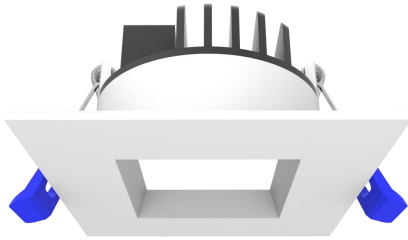

RAYO Industries

RRCL3-A-S01 | Remodel

RRCL3-A-S01-NC | New Construction

SPECIFICATIONS

DESCRIPTION	LED DOWNLIGHT
FINISH	BLACK/WHITE
MOUNTING	RECESSED
CRI	80/90+
CCT	2700/3000/4000/5000 K
BEAM ANGLE	90°
SUITABLE LOCATION	DAMP
WARRANTY	3 YEARS
DIMMABLE	YES
MAXIMUM WATTAGE	10W
VOLTAGES	120V
DELIVERED LUMEN	800lm

Project

Project Name	
Fixture Location	
Date	

DESCRIPTION

- 3" high efficiency SMD LED downlight.

FEATURES

- Protected LED driver performs at 120V.
- Beam Angle: 90 Degree.

DIMENSIONS

Remodel