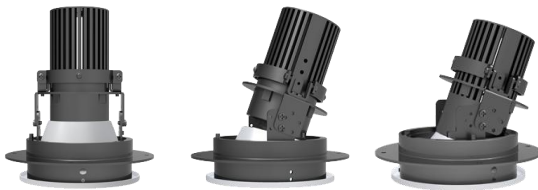

RAYO Industries

RRC35-M-S-2 | New construction

Vertical

Adjustable

Wall Wash

*Achieve 3 functions through changing screw pieces and replacing matched reflectors.

SPECIFICATIONS	
MOUNTING	RECESSED
OPTICS	12°/24°/36°
CRI	80/90+
CCT	2700/3000/3500/4000 K
EMERGENCY OPTION	AVAILABLE
SUITABLE LOCATION	INSULATED CEILING & DAMP LOCATION
WARRANTY	5 YEARS
DIMMABLE	NONE/TRIAC/RD 0~10V
MAXIMUM WATTAGE	10W
VOLTAGES	120V/277V/120-277V
LUMEN EFFICIENCY	100lm/W

Project	
Project Name	
Fixture Location	
Date	

DESCRIPTION

- 3.5" square COB LED shallow recessed downlight kits.

FEATURES

- Standard housing accommodates 1/2" ceiling thickness.
- Heavy duty black powder coated cold roll steel frame.
- Separable rotating reflector design makes it easy for replacement.
- Housing types include IC Air-Tight or Non-IC Rated.
- 12° Spot, 24° Narrow Flood and 36° Flood.

DIMENSIONS

L: 15 3/8"

W: 11 5/16"

H: 4 7/8"

a: 4 1/16"