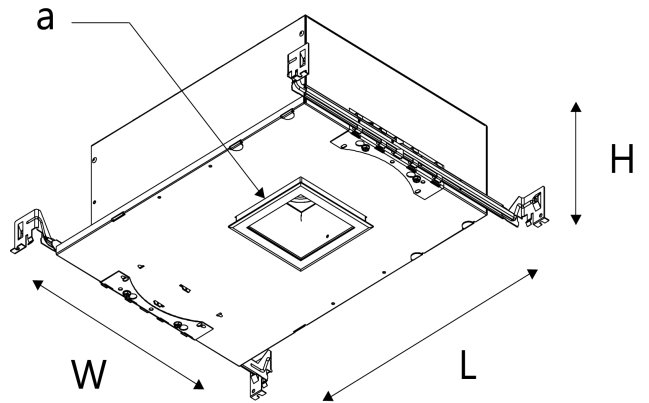

RAYO Industries

RRC35-M-S-2 | New construction

Vertical

Adjustable

Wall Wash

*Achieve 3 functions through changing screw pieces and replacing matched reflectors.

SPECIFICATIONS	
MOUNTING	RECESSED
OPTICS	12°/24°/36°
CRI	80/90+
CCT	2700/3000/3500/4000 K
EMERGENCY OPTION	AVAILABLE
SUITABLE LOCATION	INSULATED CEILING & DAMP LOCATION
WARRANTY	5 YEARS
DIMMABLE	NONE/TRIAC/RD 0~10V
MAXIMUM WATTAGE	10W
VOLTAGES	120V/277V/120-277V
LUMEN EFFICIENCY	100lm/W

Project	
Project Name	
Fixture Location	
Date	

DESCRIPTION

- 3.5" square COB LED shallow recessed downlight kits.

FEATURES

- Standard housing accommodates 1/2" ceiling thickness.
- Heavy duty black powder coated cold roll steel frame.
- Separable rotating reflector design makes it easy for replacement.
- Housing types include IC Air-Tight or Non-IC Rated.
- 12° Spot, 24° Narrow Flood and 36° Flood.

DIMENSIONS

L: 15 3/8"

W: 11 5/16"

H: 4 7/8"

a: 4 1/16"