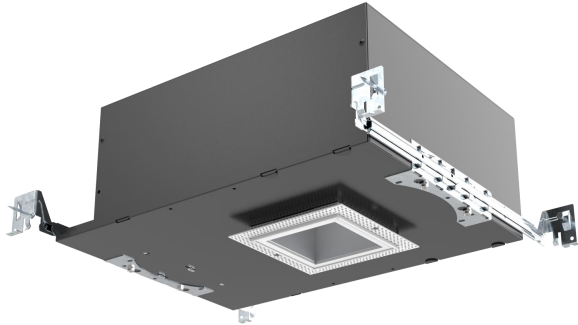

RAYO Industries

RRC35-M-S-2 | New construction

Vertical

Adjustable

Wall Wash

*Achieve 3 functions through changing screw pieces and replacing matched reflectors.

SPECIFICATIONS	
MOUNTING	RECESSED
OPTICS	12°/24°/36°
CRI	80/90+
CCT	2700/3000/3500/4000 K
EMERGENCY OPTION	AVAILABLE
SUITABLE LOCATION	INSULATED CEILING & DAMP LOCATION
WARRANTY	5 YEARS
DIMMABLE	NONE/TRIAC/RD 0~10V
MAXIMUM WATTAGE	10W
VOLTAGES	120V/277V/120-277V
LUMEN EFFICIENCY	100lm/W

Project	
Project Name	
Fixture Location	
Date	

DESCRIPTION

- 3.5" square COB LED shallow recessed downlight kits.

FEATURES

- Standard housing accommodates 1/2" ceiling thickness.
- Heavy duty black powder coated cold roll steel frame.
- Separable rotating reflector design makes it easy for replacement.
- Housing types include IC Air-Tight or Non-IC Rated.
- 12° Spot, 24° Narrow Flood and 36° Flood.

DIMENSIONS

L: 15 3/8"

W: 11 5/16"

H: 4 7/8"

a: 4 1/16"