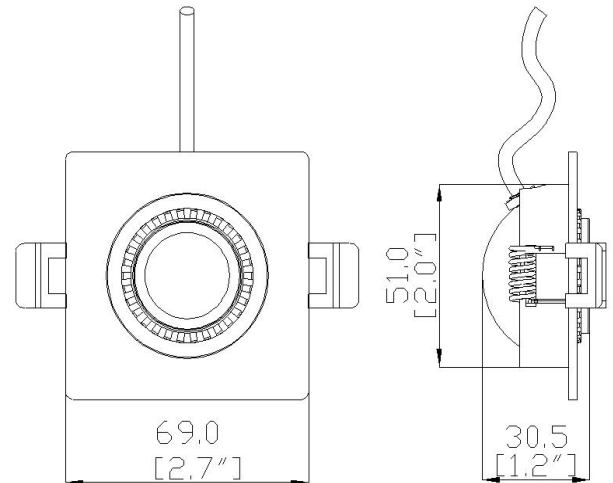

RAYO Industries

RRCEL2-S | Remodel

RRCEL2-B-S-NC | New Construction

SPECIFICATIONS

DESCRIPTION	LED DOWNLIGHT
FINISH	BLACK/WHITE
MOUNTING	RECESSED
CRI	80/90+
CCT	2700/3000/4000/5000 K
BEAM ANGLE	30°/60°
SUITABLE LOCATION	DAMP
WARRANTY	3 YEARS
DIMMABLE	YES
MAXIMUM WATTAGE	6W
VOLTAGES	120V
DELIVERED LUMEN	480lm

Project

Project Name	
Fixture Location	
Date	

DESCRIPTION

- 2" rotatable LED eyeball downlight.

FEATURES

- Protected LED driver performs at 120V.
- Eyeball can be adjusted to 90 degrees.
- Beam Angle: 30/60 Degree.

DIMENSIONS

Remodel

New Construction