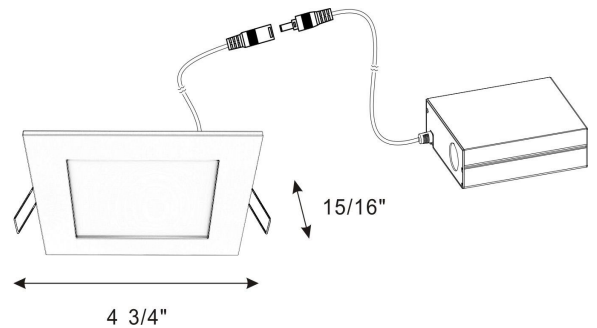

RAYO Industries

RPCL4-S301 | Remodel

RPCL4-S301-NC | New Construction

SPECIFICATIONS	
FINISH	BLACK/WHITE/SATIN NICKEL
MOUNTING	RECESSED
CRI	80/90+
CCT	2700/3000/4000/5000 /6000K
BEAM ANGLE	120°
SUITABLE LOCATION	DAMP
WARRANTY	3 YEARS
DIMMABLE	YES
MAXIMUM WATTAGE	10W
VOLTAGES	120V/277V
DELIVERED LUMEN	1000lm

Phone: 818-877-0344 | Email: sales@rayoindustries.com | www.rayoindustries.com

Project	
Project Name	
Fixture Location	
Date	

DESCRIPTION

- 4" ultra thin recessed LED panel light.

FEATURES

- Available in all 4" round openings.
- Retrofit or new construction 1/2" thin-Install directly under joists, maximum layout flexibility.

DIMENSIONS

Remodel

New Construction