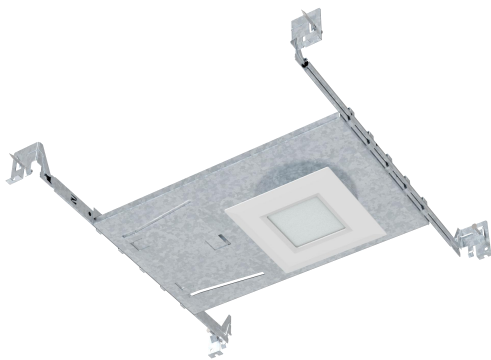

RAYO Industries

RPCL4-S301 | Remodel

RPCL4-S301-NC | New Construction

SPECIFICATIONS	
FINISH	BLACK/WHITE/SATIN NICKEL
MOUNTING	RECESSED
CRI	80/90+
CCT	2700/3000/4000/5000 /6000K
BEAM ANGLE	120°
SUITABLE LOCATION	DAMP
WARRANTY	3 YEARS
DIMMABLE	YES
MAXIMUM WATTAGE	10W
VOLTAGES	120V/277V
DELIVERED LUMEN	1000lm

Phone: 818-877-0344 | Email: sales@rayoindustries.com | www.rayoindustries.com

Project	
Project Name	
Fixture Location	
Date	

DESCRIPTION

- 4" ultra thin recessed LED panel light.

FEATURES

- Available in all 4" round openings.
- Retrofit or new construction 1/2" thin-Install directly under joists, maximum layout flexibility.

DIMENSIONS

Remodel

New Construction