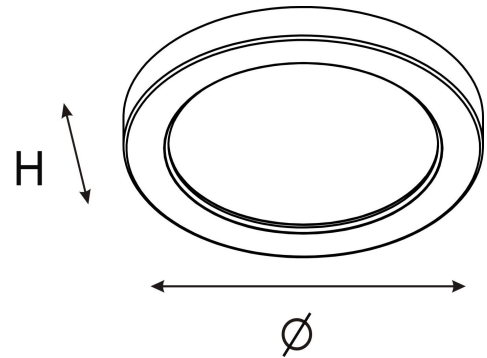

RD-206110

| SPECIFICATIONS    |                          |
|-------------------|--------------------------|
| FINISH            | BLACK/WHITE/SATIN NICKEL |
| MOUNTING          | SURFACE                  |
| CRI               | 80/90+                   |
| CCT               | 2700-6000K               |
| OPTICS            | 108°                     |
| SUITABLE LOCATION | DAMP                     |
| WARRANTY          | 3 YEARS                  |
| DIMMABLE          | YES                      |
| VOLTAGES          | 120V                     |
| WATT              | 10.5W                    |

### DESCRIPTION

- 5.5 inch round flush mounted LED ceiling light

### DIMENSIONS

H: 1"    φ: 5 1/2"