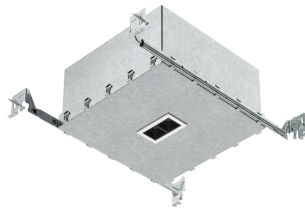

RAYO Industries

RRC4011A-01-IA | 150LM

RRC4011A-02-IA | 310LM

RRC4011A-05-IA | 720LM

RRC4012A-10-IA | 1450LM

RRC4013A-15-IA | 2200LM

SPECIFICATIONS	
FINISH	BLACK/WHITE
MOUNTING	RECESSED
CRI	80/90+
CCT	3000/4000/5000K
OPTICS	30°
SUITABLE LOCATION	DAMP
WARRANTY	5 YEARS
DIMMABLE	NONE/TRIACA/0~10V
VOLTAGES	120V/277V
WATT	2W/LAMP

Phone: 818-877-0344 | Email: sales@rayoindustries.com | www.rayoindustries.com

Project	
Project Name	
Fixture Location	
Date	

DESCRIPTION

- IC airtight new construction mini multiple downlight.

FEATURES

- Offered in 5 configurations: 1/2/5/10/15 lights.
- Revolutionary narrow recessed downlight available in slim trim or trimless.
- The simplified retrofit installation can be used in both new and existing spaces.
- Dimmable with a variety of commonly used drivers.

DIMENSIONS

1x1 LAMP
L: 9 13/16"xW: 9 13/16"xH: 4 7/16"
Cut-Out: 1 3/8" x 1 3/8"

1x2 LAMP
L: 9 13/16"xW: 9 13/16"xH: 4 7/16"
Cut-Out: 1 3/8" x 2 1/2"

1x5 LAMP
L: 9 13/16"xW: 9 13/16"xH: 4 1/2"
Cut-Out: 1 1/2" x 5 1/2"