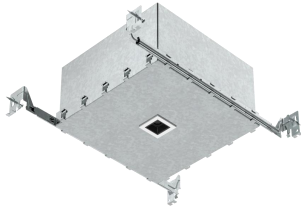

RAYO Industries

RRC4011A-01-IA | 150LM

RRC4011A-02-IA | 310LM

RRC4011A-05-IA | 720LM

RRC4012A-10-IA | 1450LM

RRC4013A-15-IA | 2200LM

SPECIFICATIONS	
FINISH	BLACK/WHITE
MOUNTING	RECESSED
CRI	80/90+
CCT	3000/4000/5000K
OPTICS	30°
SUITABLE LOCATION	DAMP
WARRANTY	5 YEARS
DIMMABLE	NONE/TRIACA/0~10V
VOLTAGES	120V/277V
WATT	2W/LAMP

Phone: 818-877-0344 | Email: sales@rayoindustries.com | www.rayoindustries.com

Project	
Project Name	
Fixture Location	
Date	

DESCRIPTION

- IC airtight new construction mini multiple downlight.

FEATURES

- Offered in 5 configurations: 1/2/5/10/15 lights.
- Revolutionary narrow recessed downlight available in slim trim or trimless.
- The simplified retrofit installation can be used in both new and existing spaces.
- Dimmable with a variety of commonly used drivers.

DIMENSIONS

1x1 LAMP
L: 9 13/16"xW: 9 13/16"xH: 4 7/16"
Cut-Out: 1 3/8" x 1 3/8"

1x2 LAMP
L: 9 13/16"xW: 9 13/16"xH: 4 7/16"
Cut-Out: 1 3/8" x 2 1/2"

1x5 LAMP
L: 9 13/16"xW: 9 13/16"xH: 4 1/2"
Cut-Out: 1 1/2" x 5 1/2"

2x5 LAMP
L: 15 5/16"xW: 9 13/16"xH: 4 7/16"
Cut-Out: 1 1/2" x 10 3/4"

3x5 LAMP
L: 20 5/8"xW: 9 13/16"xH: 4 7/16"
Cut-Out: 1 1/2" x 16"