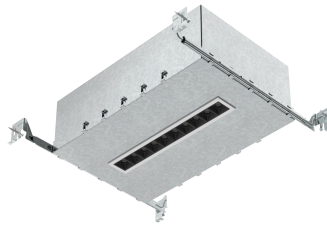

RAYO Industries

RRC4011A-01-IA | 150LM

RRC4011A-02-IA | 310LM

RRC4011A-05-IA | 720LM

RRC4012A-10-IA | 1450LM

RRC4013A-15-IA | 2200LM

SPECIFICATIONS	
FINISH	BLACK/WHITE
MOUNTING	RECESSED
CRI	80/90+
CCT	3000/4000/5000K
OPTICS	30°
SUITABLE LOCATION	DAMP
WARRANTY	5 YEARS
DIMMABLE	NONE/TRIACA/0~10V
VOLTAGES	120V/277V
WATT	2W/LAMP

Phone: 818-877-0344 | Email: sales@rayoindustries.com | www.rayoindustries.com

Project	
Project Name	
Fixture Location	
Date	

DESCRIPTION

- IC airtight new construction mini multiple downlight.

FEATURES

- Offered in 5 configurations: 1/2/5/10/15 lights.
- Revolutionary narrow recessed downlight available in slim trim or trimless.
- The simplified retrofit installation can be used in both new and existing spaces.
- Dimmable with a variety of commonly used drivers.

DIMENSIONS

1x1 LAMP
L: 9 13/16"xW: 9 13/16"xH: 4 7/16"
Cut-Out: 1 3/8" x 1 3/8"

1x2 LAMP
L: 9 13/16"xW: 9 13/16"xH: 4 7/16"
Cut-Out: 1 3/8" x 2 1/2"

1x5 LAMP
L: 9 13/16"xW: 9 13/16"xH: 4 1/2"
Cut-Out: 1 1/2" x 5 1/2"