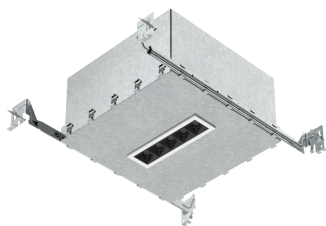

RAYO Industries

RRC4011A-01-IA | 150LM

RRC4011A-02-IA | 310LM

RRC4011A-05-IA | 720LM

RRC4012A-10-IA | 1450LM

RRC4013A-15-IA | 2200LM

SPECIFICATIONS	
FINISH	BLACK/WHITE
MOUNTING	RECESSED
CRI	80/90+
CCT	3000/4000/5000K
OPTICS	30°
SUITABLE LOCATION	DAMP
WARRANTY	5 YEARS
DIMMABLE	NONE/TRIACA/0~10V
VOLTAGES	120V/277V
WATT	2W/LAMP

Phone: 818-877-0344 | Email: sales@rayoindustries.com | www.rayoindustries.com

Project	
Project Name	
Fixture Location	
Date	

DESCRIPTION

- IC airtight new construction mini multiple downlight.

FEATURES

- Offered in 5 configurations: 1/2/5/10/15 lights.
- Revolutionary narrow recessed downlight available in slim trim or trimless.
- The simplified retrofit installation can be used in both new and existing spaces.
- Dimmable with a variety of commonly used drivers.

DIMENSIONS

1x1 LAMP
L: 9 13/16"xW: 9 13/16"xH: 4 7/16"
Cut-Out: 1 3/8" x 1 3/8"

1x2 LAMP
L: 9 13/16"xW: 9 13/16"xH: 4 7/16"
Cut-Out: 1 3/8" x 2 1/2"

1x5 LAMP
L: 9 13/16"xW: 9 13/16"xH: 4 1/2"
Cut-Out: 1 1/2" x 5 1/2"

2x5 LAMP
L: 15 5/16"xW: 9 13/16"xH: 4 7/16"
Cut-Out: 1 1/2" x 10 3/4"

3x5 LAMP
L: 20 5/8"xW: 9 13/16"xH: 4 7/16"
Cut-Out: 1 1/2" x 16"