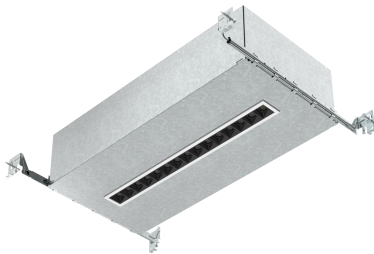

RAYO Industries

RRC4011A-01-IA | 150LM

RRC4011A-02-IA | 310LM

RRC4011A-05-IA | 720LM

RRC4012A-10-IA | 1450LM

RRC4013A-15-IA | 2200LM

SPECIFICATIONS	
FINISH	BLACK/WHITE
MOUNTING	RECESSED
CRI	80/90+
CCT	3000/4000/5000K
OPTICS	30°
SUITABLE LOCATION	DAMP
WARRANTY	5 YEARS
DIMMABLE	NONE/TRIACA/0~10V
VOLTAGES	120V/277V
WATT	2W/LAMP

Phone: 818-877-0344 | Email: sales@rayoindustries.com | www.rayoindustries.com

Project	
Project Name	
Fixture Location	
Date	

DESCRIPTION

- IC airtight new construction mini multiple downlight.

FEATURES

- Offered in 5 configurations: 1/2/5/10/15 lights.
- Revolutionary narrow recessed downlight available in slim trim or trimless.
- The simplified retrofit installation can be used in both new and existing spaces.
- Dimmable with a variety of commonly used drivers.

DIMENSIONS

1x1 LAMP
L: 9 13/16"xW: 9 13/16"xH: 4 7/16"
Cut-Out: 1 3/8" x 1 3/8"

1x2 LAMP
L: 9 13/16"xW: 9 13/16"xH: 4 7/16"
Cut-Out: 1 3/8" x 2 1/2"

1x5 LAMP
L: 9 13/16"xW: 9 13/16"xH: 4 1/2"
Cut-Out: 1 1/2" x 5 1/2"