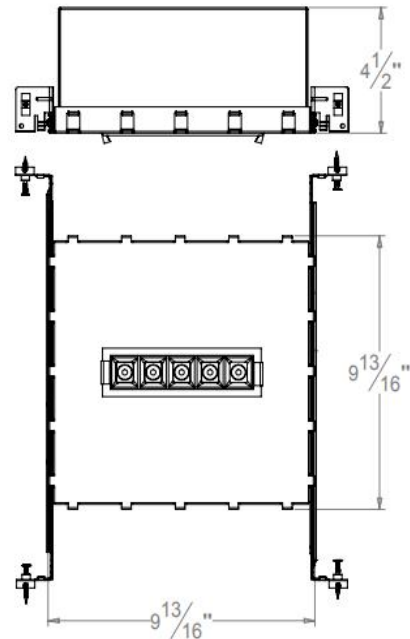

Phone: 818-877-0344 | Email: sales@rayoindustries.com | www.rayoindustries.com

Project	
Project Name	
Fixture Location	
Date	

DESCRIPTION

- IC airtight new construction mini multiple downlight.

FEATURES

- Offered in 5 configurations: 1/2/5/10/15 lights.
- Revolutionary narrow recessed downlight available in slim trim or trimless.
- The simplified retrofit installation can be used in both new and existing spaces.
- Dimmable with a variety of commonly used drivers.

DIMENSIONS

1x1 LAMP
L: 9 13/16"xW: 9 13/16"xH: 4 7/16"
Cut-Out: 1 3/8" x 1 3/8"

1x2 LAMP
L: 9 13/16"xW: 9 13/16"xH: 4 7/16"
Cut-Out: 1 3/8" x 2 1/2"

1x5 LAMP
L: 9 13/16"xW: 9 13/16"xH: 4 1/2"
Cut-Out: 1 1/2" x 5 1/2"

2x5 LAMP
L: 15 5/16"xW: 9 13/16"xH: 4 7/16"
Cut-Out: 1 1/2" x 10 3/4"

3x5 LAMP
L: 20 5/8"xW: 9 13/16"xH: 4 7/16"
Cut-Out: 1 1/2" x 16"