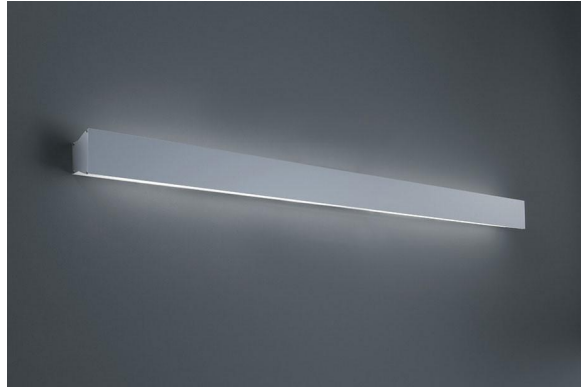

Project	
Project Name	
Fixture Location	
Date	

RS 3053 | INDIRECT LIGHT WALL MOUNT

FEATURES

- Opal matte acrylic diffuser
- 1 x T5 54W sockets (Lamps not included)
- High Output
- 120V/277V Universal ballast
- Mounting hardware included
- UL or ETL Damp Listed
- Anodized aluminum

ORDERING INFORMATION		
Model No.	Wattage & Lumens	Dimensions (LxHxE)
RS 3053	1 x T5 54W HO (Lamps not included)	47" L x 4.5 "H x 3.7" E