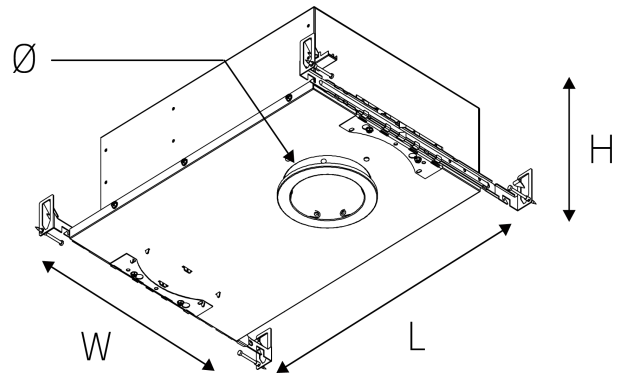

RAYO Industries

RRC35-M-2 | New construction

Vertical

Adjustable

Wall Wash

*Achieve 3 functions through changing screw pieces and replacing matched reflectors.

SPECIFICATIONS	
MOUNTING	RECESSED
OPTICS	12°/24°/36°
CRI	80/90+
CCT	2700/3000/3500/4000 K
EMERGENCY OPTION	AVAILABLE
SUITABLE LOCATION	INSULATED CEILING & DAMP LOCATION
WARRANTY	5 YEARS
DIMMABLE	NONE/TRIAC/RD 0~10V
MAXIMUM WATTAGE	10W
VOLTAGES	120V/277V/120-277V
LUMEN EFFICIENCY	100lm/W

Phone: 818-877-0344 | Email: sales@rayoindustries.com | www.rayoindustries.com

Project	
Project Name	
Fixture Location	
Date	

DESCRIPTION

- 3.5" round COB LED shallow recessed downlight kits.

FEATURES

- Standard housing accommodates 1/2" ceiling thickness.
- Heavy duty black powder coated cold roll steel frame.
- Separable rotating reflector design makes it easy for replacement.
- Housing types include IC Air-Tight or Non-IC Rated.
- 12° Spot, 24° Narrow Flood and 36° Flood.

DIMENSIONS

L: 16 9/16"

W: 11 5/16"

H: 4 5/8"

φ: 4"