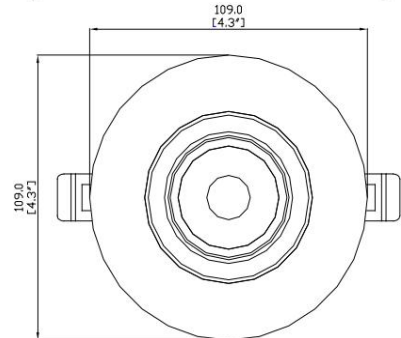

## SPECIFICATIONS

DESCRIPTION	LED DOWNLIGHT
FINISH	BLACK/WHITE
MOUNTING	RECESSED
CRI	80/90+
CCT	2700/3000/4000/5000 K
BEAM ANGLE	30°/60°
SUITABLE LOCATION	DAMP
WARRANTY	3 YEARS
DIMMABLE	YES
MAXIMUM WATTAGE	10W
VOLTAGES	120V
DELIVERED LUMEN	800lm

## DESCRIPTION

- 3" rotatable LED eyeball downlight.

## FEATURES

- Protected LED driver performs at 120V.
- Beam Angle: 30/60 Degree.

## DIMENSIONS

Remodel

New Construction