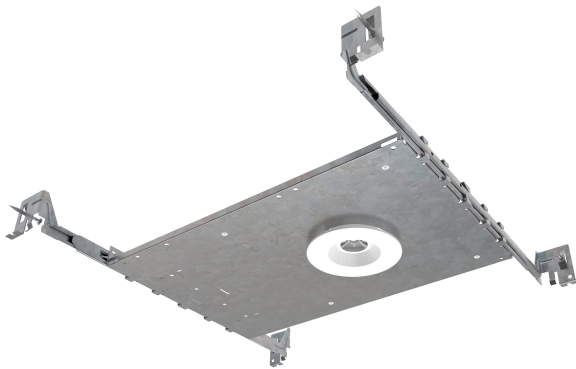

# RAYO Industries

RRCEL3-A-01 | Remodel

RRCEL3-A-01-NC | New Construction

## SPECIFICATIONS

DESCRIPTION	LED DOWNLIGHT
FINISH	BLACK/WHITE
MOUNTING	RECESSED
CRI	80/90+
CCT	2700/3000/4000/5000 K
BEAM ANGLE	30°/60°
SUITABLE LOCATION	DAMP
WARRANTY	3 YEARS
DIMMABLE	YES
MAXIMUM WATTAGE	10W
VOLTAGES	120V
DELIVERED LUMEN	800lm

## DESCRIPTION

- 3" rotatable LED eyeball downlight.

## FEATURES

- Protected LED driver performs at 120V.
- Beam Angle: 30/60 Degree.