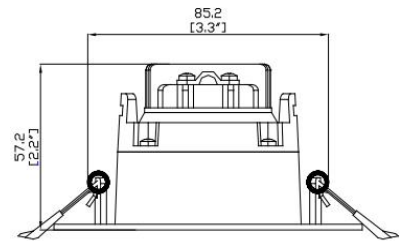

## DESCRIPTION

- 3" rotatable LED eyeball downlight.

## DIMENSIONS

Remodel

New Construction