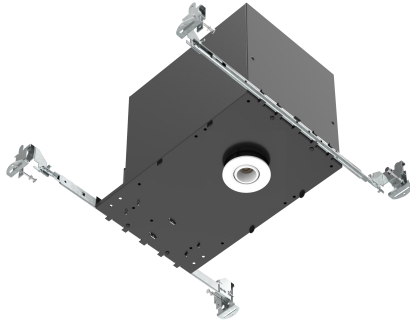

RAYO Industries

RRC01-001-IA | New Construction