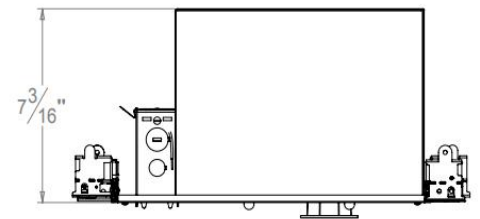

## Project

Project Name	
Fixture Location	
Date	

## DESCRIPTION

- Round IC airtight miniature LED recessed downlight.

## DIMENSIONS

Cut-out Size:  $\phi$  2"