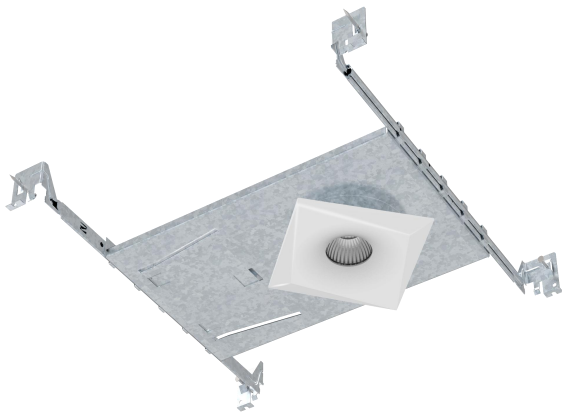

# RAYO Industries

RRCL4-920-S | Remodel

RRCL4-921-S-NC | New Construction

SPECIFICATIONS	
FINISH	BLACK/WHITE/SATIN NICKEL
MOUNTING	RECESSED
CRI	80/90+
CCT	2700/3000/4000/5000 /6000K
BEAM ANGLE	24°/36°
SUITABLE LOCATION	DAMP
WARRANTY	3 YEARS
DIMMABLE	YES
MAXIMUM WATTAGE	10W
VOLTAGES	120V
DELIVERED LUMEN	1200lm

## DESCRIPTION

- 4" square recessed LED Retrofit trim.

## FEATURES

- Can be installed in 0.5" to 1.25" thickness ceilings.
- Use FT4 wire with high flame retardant grade independent drive junction box, easy to replace.