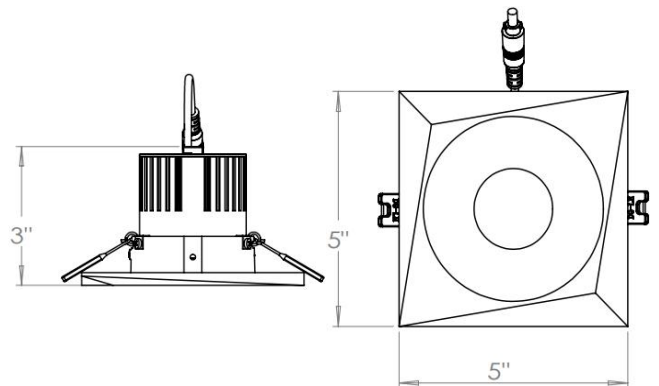

# RAYO Industries

RRCL4-920-S | Remodel

RRCL4-921-S-NC | New Construction

SPECIFICATIONS	
FINISH	BLACK/WHITE/SATIN NICKEL
MOUNTING	RECESSED
CRI	80/90+
CCT	2700/3000/4000/5000 /6000K
BEAM ANGLE	24°/36°
SUITABLE LOCATION	DAMP
WARRANTY	3 YEARS
DIMMABLE	YES
MAXIMUM WATTAGE	10W
VOLTAGES	120V
DELIVERED LUMEN	1200lm

## DESCRIPTION

- 4" square recessed LED Retrofit trim.

## FEATURES

- Can be installed in 0.5" to 1.25" thickness ceilings.
- Use FT4 wire with high flame retardant grade independent drive junction box, easy to replace.

## DIMENSIONS

Remodel

New Construction