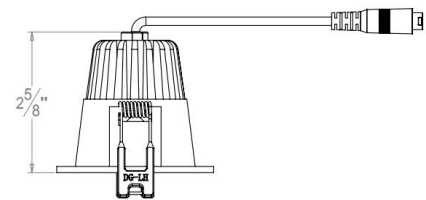

Phone: 818-877-0344 | Email: sales@rayoindustries.com | www.rayoindustries.com

Project	
Project Name	
Fixture Location	
Date	

DESCRIPTION

- 2" LED baffle downlight.

FEATURES

- 2" LED housing required for use of 2" LED downlight series.
- Available in remodel, new construction, and IC/airtight new.

DIMENSIONS

Round

Cut-out Size: ϕ 2 1/2"

Square

Cut-out Size: ϕ 2 1/2"