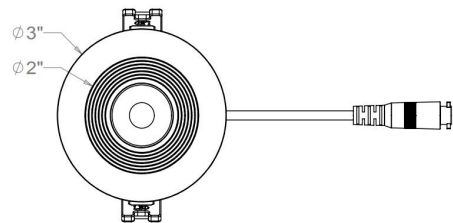

RAYO Industries

RRCL2-R | Remodel

RRCL2-S | Remodel

SPECIFICATIONS	
FINISH	BLACK/WHITE/BROWN
MOUNTING	RECESSED
CRI	80/90+
CCT	3000/4000/5000K
OPTICS	24/36°
SUITABLE LOCATION	DAMP
WARRANTY	5 YEARS
DIMMABLE	YES
VOLTAGES	120V
WATT	8W
LUMEN	600LM

Phone: 818-877-0344 | Email: sales@rayoindustries.com | www.rayoindustries.com

Project	
Project Name	
Fixture Location	
Date	

DESCRIPTION

- 2" LED baffle downlight.

FEATURES

- 2" LED housing required for use of 2" LED downlight series.
- Available in remodel, new construction, and IC/airtight new.

DIMENSIONS

Round

Cut-out Size: ϕ 2 1/2"

Square

Cut-out Size: ϕ 2 1/2"