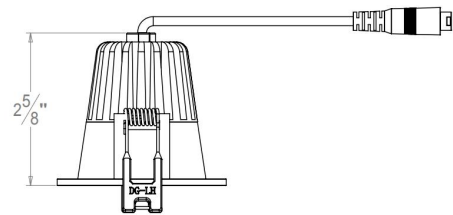

RAYO Industries

RRCL2-R | Remodel

RRCL2-S | Remodel

SPECIFICATIONS	
FINISH	BLACK/WHITE/BROWN
MOUNTING	RECESSED
CRI	80/90+
CCT	3000/4000/5000K
OPTICS	24/36°
SUITABLE LOCATION	DAMP
WARRANTY	5 YEARS
DIMMABLE	YES
VOLTAGES	120V
WATT	8W
LUMEN	600LM

Phone: 818-877-0344 | Email: sales@rayoindustries.com | www.rayoindustries.com

Project	
Project Name	
Fixture Location	
Date	

DESCRIPTION

- 2" LED baffle downlight.

FEATURES

- 2" LED housing required for use of 2" LED downlight series.
- Available in remodel, new construction, and IC/airtight new.

DIMENSIONS

Round

Cut-out Size: ϕ 2 1/2"

Square

Cut-out Size: ϕ 2 1/2"