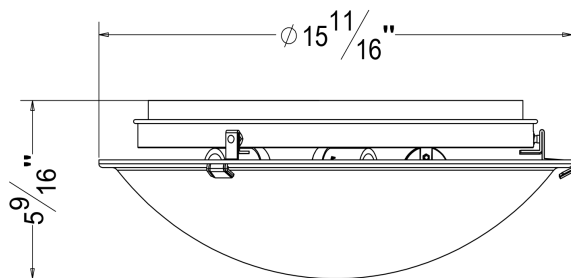

| Project | |
|------------------|--|
| Project Name | |
| Fixture Location | |
| Date | |

RF-1231 | 16" LED CEILING FIXTURES

FEATURES

- CRI 80/90
- ETL approved
- Available in 110-220V
- Available in Satin Nickel, Chrome, Oil Rubbed Brown finish.
- 3 year warranty, 50,000 hours light expectancy

DIMENSION

| INFORMATION | | |
|-------------|-----------------------------|------|
| Model No. | Lamp & Wattage | Size |
| RF-1231 | 3 Lights G9 base 3x4W LED | 16" |
| | 3 Lights E26 base 3x10W LED | |
| | SMD 2835 24W | |