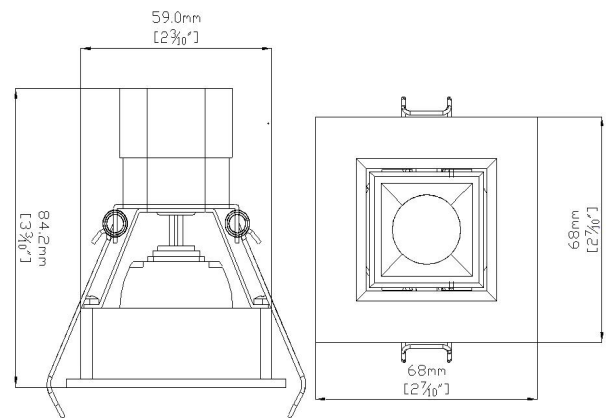

## DESCRIPTION

- Square shape miniature LED recessed downlight.

## FEATURES

- 2 inch light-emitting surface.
- The simplified retrofit installation can be used in both new and existing spaces.
- IC airtight for uses with direct contact to insulation.

## DIMENSIONS

Remodel

New construction