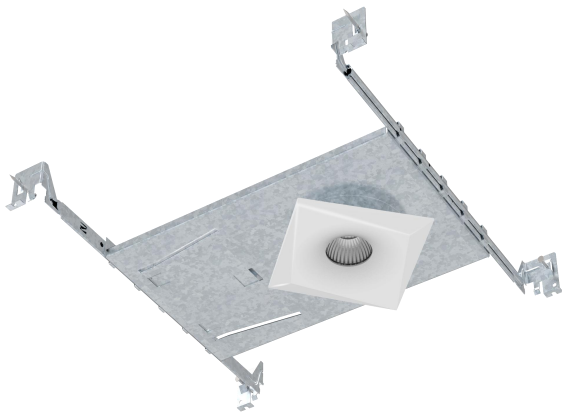

# RAYO Industries

RRCL3-920-S | Remodel

RRCL3-921-S-NC | New Construction

SPECIFICATIONS	
FINISH	BLACK/WHITE/SATIN NICKEL
MOUNTING	RECESSED
CRI	80/90+
CCT	2700/3000/4000/5000 /6000K
BEAM ANGLE	24°/36°
SUITABLE LOCATION	DAMP
WARRANTY	3 YEARS
DIMMABLE	YES
MAXIMUM WATTAGE	10W
VOLTAGES	120V
DELIVERED LUMEN	1200lm

## DESCRIPTION

- 3" square recessed LED Retrofit trim.

## FEATURES

- Can be installed in 0.5" to 1.25" thickness ceilings.
- Use FT4 wire with high flame retardant grade independent drive junction box, easy to replace.