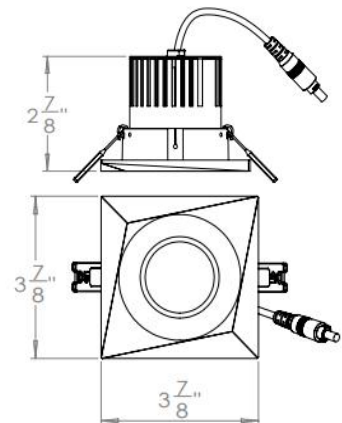

# RAYO Industries

RRCL3-920-S | Remodel

RRCL3-921-S-NC | New Construction

SPECIFICATIONS	
FINISH	BLACK/WHITE/SATIN NICKEL
MOUNTING	RECESSED
CRI	80/90+
CCT	2700/3000/4000/5000 /6000K
BEAM ANGLE	24°/36°
SUITABLE LOCATION	DAMP
WARRANTY	3 YEARS
DIMMABLE	YES
MAXIMUM WATTAGE	10W
VOLTAGES	120V
DELIVERED LUMEN	1200lm

## DESCRIPTION

- 3" square recessed LED Retrofit trim.

## FEATURES

- Can be installed in 0.5" to 1.25" thickness ceilings.
- Use FT4 wire with high flame retardant grade independent drive junction box, easy to replace.

## DIMENSIONS

Remodel

New Construction