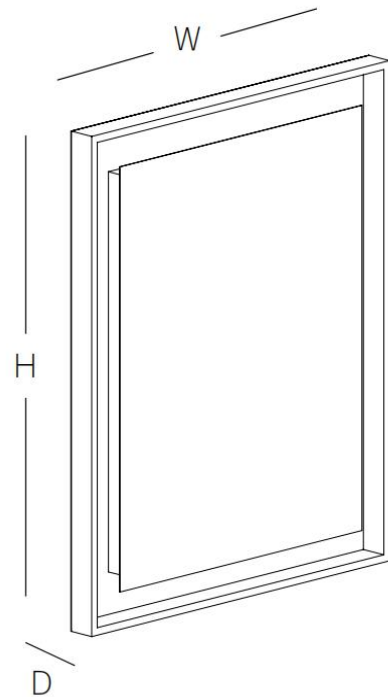

Project	
Project Name	
Fixture Location	
Date	

RM-029-B-GD

SPECIFICATIONS	
VOLTAGES	120V-277V AC
WATT	7W/300mm
LIGHT SOURCE	LED SMD CHIPS
MATERIAL	ALUMINUM
IP RATED	IP44

DESCRIPTION

- Rectangle LED back-lit illuminated mirror

FEATURES

- Wall mounted mirror
- Customized is available
- Silver backed mirror
- 50,000 hours estimated life
- Function can be customized

DIMENSIONS(W x H x D)

① 800 x 1000 x 55mm