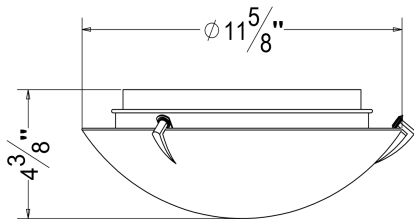

### DIMENSION

INFORMATION		
Model No.	Lamp & Wattage	Size
RF-1220	2 Lights G9 base 2x4W LED	12"
	2 Lights E26 base 2x10W LED	
	SMD 2835 18W	