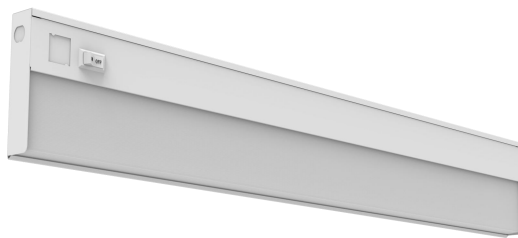

# RAYO Industries

RUL1250 | 12 inch

RUL2150 | 21 inch

RUL3350 | 33 inch

RUL4250 | 42 inch

SPECIFICATIONS	
FINISH	WHITE/BLACK/SILVER
CRI	80/90+
CCT	2700-6000K
LINKABLE QTY	20 PCS
SUITABLE LOCATION	DAMP
WARRANTY	3 YEARS
VOLTAGES	120V/277V

## DESCRIPTION

- LED under cabinet task light.

## FEATURES

- Made of die-formed rolled steel.
- PC cover no UV no glare.
- 1xT5 8/13/13+8/13+13W.
- On-off switch.
- Two mounting creaw provides for installation into wood surface two key hole slots located in the back of the fixture housing.