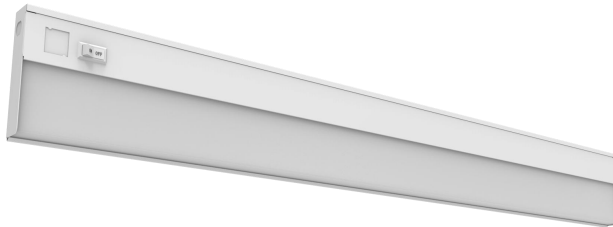

# RAYO Industries

RUL1250 | 12 inch

RUL2150 | 21 inch

RUL3350 | 33 inch

RUL4250 | 42 inch

SPECIFICATIONS	
FINISH	WHITE/BLACK/SILVER
CRI	80/90+
CCT	2700-6000K
LINKABLE QTY	20 PCS
SUITABLE LOCATION	DAMP
WARRANTY	3 YEARS
VOLTAGES	120V/277V

## DESCRIPTION

- LED under cabinet task light.

## FEATURES

- Made of die-formed rolled steel.
- PC cover no UV no glare.
- 1xT5 8/13/13+8/13+13W.
- On-off switch.
- Two mounting creaw provides for installation into wood surface two key hole slots located in the back of the fixture housing.