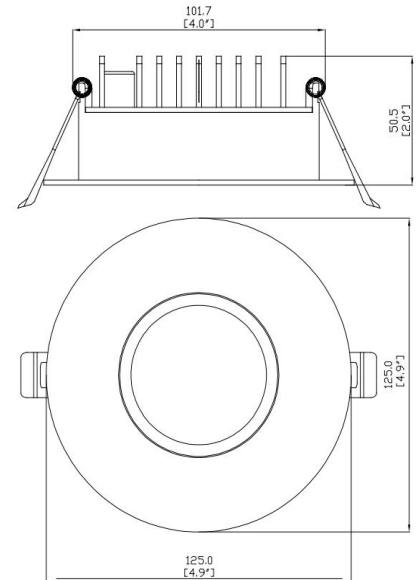

RAYO Industries

RRCL4-A-01 | Remodel

RRCL4-A-01-NC | New Construction

SPECIFICATIONS

DESCRIPTION	LED DOWNLIGHT
FINISH	BLACK/WHITE
MOUNTING	RECESSED
CRI	80/90+
CCT	2700/3000/4000/5000 K
BEAM ANGLE	90°
SUITABLE LOCATION	DAMP
WARRANTY	3 YEARS
DIMMABLE	YES
MAXIMUM WATTAGE	15W
VOLTAGES	120V
DELIVERED LUMEN	1200lm

Project

Project Name	
Fixture Location	
Date	

DESCRIPTION

- 4" high efficiency SMD LED downlight.

FEATURES

- Protected LED driver performs at 120V.
- Beam Angle: 90 Degree.

DIMENSIONS

Remodel