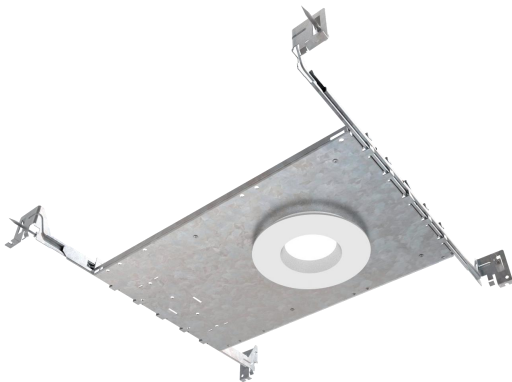

RAYO Industries

RRCL4-A-01 | Remodel

RRCL4-A-01-NC | New Construction

SPECIFICATIONS

DESCRIPTION	LED DOWNLIGHT
FINISH	BLACK/WHITE
MOUNTING	RECESSED
CRI	80/90+
CCT	2700/3000/4000/5000 K
BEAM ANGLE	90°
SUITABLE LOCATION	DAMP
WARRANTY	3 YEARS
DIMMABLE	YES
MAXIMUM WATTAGE	15W
VOLTAGES	120V
DELIVERED LUMEN	1200lm

Project

Project Name	
Fixture Location	
Date	

DESCRIPTION

- 4" high efficiency SMD LED downlight.

FEATURES

- Protected LED driver performs at 120V.
- Beam Angle: 90 Degree.

DIMENSIONS

Remodel