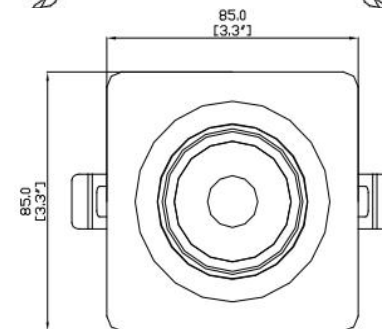

RAYO Industries

RRCEL3-A-S02 | Remodel

RRCEL3-A-S02-NC | New Construction

SPECIFICATIONS

| DESCRIPTION | LED DOWNLIGHT |
|-------------------|-----------------------|
| FINISH | BLACK/WHITE |
| MOUNTING | RECESSED |
| CRI | 80/90+ |
| CCT | 2700/3000/4000/5000 K |
| BEAM ANGLE | 30°/60° |
| SUITABLE LOCATION | DAMP |
| WARRANTY | 3 YEARS |
| DIMMABLE | YES |
| MAXIMUM WATTAGE | 10W |
| VOLTAGES | 120V |
| DELIVERED LUMEN | 800lm |

Project

| | |
|------------------|--|
| Project Name | |
| Fixture Location | |
| Date | |

DESCRIPTION

- 3" rotatable LED eyeball downlight.

FEATURES

- Protected LED driver performs at 120V.
- Beam Angle: 30/60 Degree.

DIMENSIONS

Remodel

New Construction