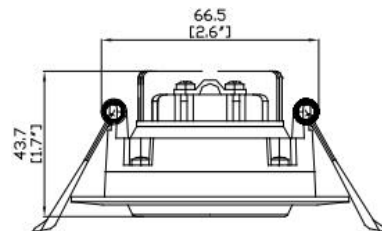

RAYO Industries

RRCEL3-A-S02 | Remodel

RRCEL3-A-S02-NC | New Construction

SPECIFICATIONS

| DESCRIPTION | LED DOWNLIGHT |
|-------------------|-----------------------|
| FINISH | BLACK/WHITE |
| MOUNTING | RECESSED |
| CRI | 80/90+ |
| CCT | 2700/3000/4000/5000 K |
| BEAM ANGLE | 30°/60° |
| SUITABLE LOCATION | DAMP |
| WARRANTY | 3 YEARS |
| DIMMABLE | YES |
| MAXIMUM WATTAGE | 10W |
| VOLTAGES | 120V |
| DELIVERED LUMEN | 800lm |

Project

| | |
|------------------|--|
| Project Name | |
| Fixture Location | |
| Date | |

DESCRIPTION

- 3" rotatable LED eyeball downlight.

FEATURES

- Protected LED driver performs at 120V.
- Beam Angle: 30/60 Degree.

DIMENSIONS

Remodel

New Construction